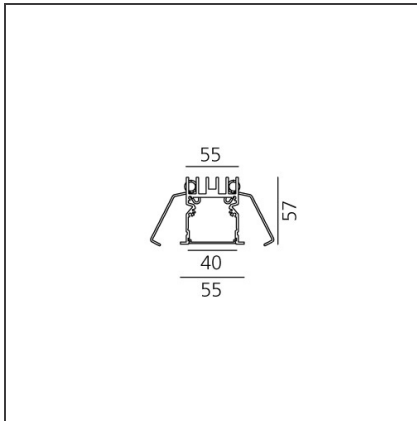

A.39 Recessed - Structural Module Trim 2960mm 3000K DALI White

IP20  Dimmerable: 

DESIGN BY

Carlotta de Bevilacqua

DESCRIPTION

Optimized version in line applications with wide lengths. Diffusing direct and direct + indirect emission. Recessed trim, trimless, suspension and ceiling versions. Dimmable and non dimmable in two CCT 3000K and 4000K versions.

TECHNICAL DRAWINGS

FEATURES

Article Code:	AT06901	Series:	Indoor
Colour:	White	Emission:	Direct
Installation:	Recessed		
Environment:	Indoor		

DIMENSIONS

Length: cm 296

INCLUDED SOURCES

Category:	LED	Color temperature (K):	3000K
Number:	1		
Watt:	81W		
Type:	0		
Class:	A		

LUMINAIRE

Watt:	81W	Delivered lumens output (lm):	5429lm
		CCT:	3000K
		CRI:	80
		Dimmable Typology:	Dali

ACCESSORIES

A.39 - Opal Diffuser in Polycarbonate - L=10000mm AT10000

A.39 Recessed - Trim End Cap (Kit 2x) - Up to 5m - White AT09001

End Cap (x2) AT09301

A.39 Recessed - Trim End Cap (Kit 2x) - Up to 15m - White AT09101

A.39 Recessed - Trim End Cap (Kit 2x) - Up to 35m - White AT09201