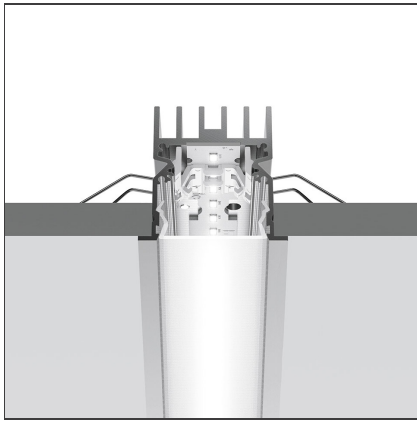

A.39 Recessed - Structural Module Trim 2960mm 3000K DALI White

IP20  Dimmerable: 

DESIGN BY

Carlotta de Bevilacqua

DESCRIPTION

Optimized version in line applications with wide lengths. Diffusing direct and direct + indirect emission. Recessed trim, trimless, suspension and ceiling versions. Dimmable and non dimmable in two CCT 3000K and 4000K versions.

TECHNICAL DRAWINGS

FEATURES

Article Code:	AT06901	Series:	Indoor
Colour:	White	Emission:	Direct
Installation:	Recessed		
Environment:	Indoor		

DIMENSIONS

Length: cm 296

INCLUDED SOURCES

Category:	LED	Color temperature (K):	3000K
Number:	1		
Watt:	81W		
Type:	0		
Class:	A		

LUMINAIRE

Watt:	81W	Delivered lumens output (lm):	5429lm
		CCT:	3000K
		CRI:	80
		Dimmable Typology:	Dali

ACCESSORIES

A.39 - Opal Diffuser in Polycarbonate - L=10000mm AT10000

A.39 Recessed - Trim End Cap (Kit 2x) - Up to 5m - White AT09001

End Cap (x2) AT09301

A.39 Recessed - Trim End Cap (Kit 2x) - Up to 15m - White AT09101

A.39 Recessed - Trim End Cap (Kit 2x) - Up to 35m - White AT09201