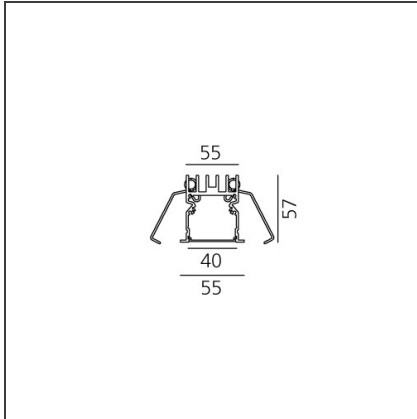

A.39 Recessed - Structural Module Trim 2368mm 3000K DALI Black

IP20  Dimmerable: 

DESIGN BY

Carlotta de Bevilacqua

DESCRIPTION

Optimized version in line applications with wide lengths. Diffusing direct and direct + indirect emission. Recessed trim, trimless, suspension and ceiling versions. Dimmable and non dimmable in two CCT 3000K and 4000K versions.

TECHNICAL DRAWINGS

FEATURES

Article Code:	AT06004	Series:	Indoor
Colour:	Black	Emission:	Direct
Installation:	Recessed		
Environment:	Indoor		

DIMENSIONS

Length: cm 237

INCLUDED SOURCES

Category:	LED	Color temperature (K):	3000K
Number:	1		
Watt:	63W		
Type:	0		
Class:	A		

LUMINAIRE

Watt:	63W	Delivered lumens output (lm):	4018lm
		CCT:	3000K
		CRI:	80
		Dimmable Typology:	Dali

ACCESSORIES

A.39 - Opal Diffuser in Polycarbonate - L=10000mm AT10000

A.39 - Opal Diffuser in Polycarbonate - L=2368mm AT10200

End Cap (x2) AT09301

A.39 Recessed - Trim End Cap (Kit 2x) - Up to 15m - Black AT09104

A.39 Recessed - Trim End Cap (Kit 2x) - Up to 35m - Black AT09204