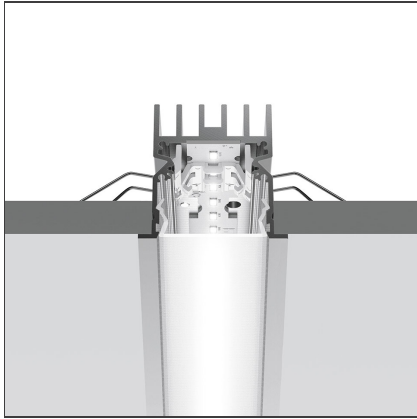

A.39 Recessed - Structural Module Trim 2368mm 3000K DALI Black

IP20  Dimmerable: 

DESIGN BY

Carlotta de Bevilacqua

DESCRIPTION

Optimized version in line applications with wide lengths. Diffusing direct and direct + indirect emission. Recessed trim, trimless, suspension and ceiling versions. Dimmable and non dimmable in two CCT 3000K and 4000K versions.

TECHNICAL DRAWINGS

FEATURES

Article Code:	AT06004	Series:	Indoor
Colour:	Black	Emission:	Direct
Installation:	Recessed		
Environment:	Indoor		

DIMENSIONS

Length: cm 237

INCLUDED SOURCES

Category:	LED	Color temperature (K):	3000K
Number:	1		
Watt:	63W		
Type:	0		
Class:	A		

LUMINAIRE

Watt:	63W	Delivered lumens output (lm):	4018lm
		CCT:	3000K
		CRI:	80
		Dimmable Typology:	Dali

ACCESSORIES

A.39 - Opal Diffuser in Polycarbonate - L=10000mm AT10000

A.39 - Opal Diffuser in Polycarbonate - L=2368mm AT10200

A.39 Recessed - Trim End Cap (Kit 2x) - Up to 5m - Black AT09004

A.39 - Opal Diffuser in Polycarbonate - L=1184mm AT10100

A.39 - Opal Diffuser in Polycarbonate - L=50000mm AT10900

A.39 Recessed - Frame Cap 2x AT09300