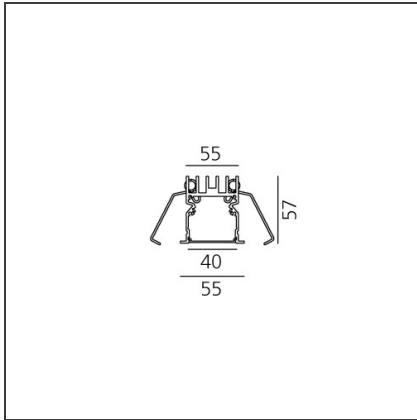

A.39 Recessed - Structural Module Trim 1776mm 4000K Undimmable Silver

IP20 

DESIGN BY

Carlotta de Bevilacqua

DESCRIPTION

Optimized version in line applications with wide lengths. Diffusing direct and direct + indirect emission. Recessed trim, trimless, suspension and ceiling versions. Dimmable and non dimmable in two CCT 3000K and 4000K versions.

TECHNICAL DRAWINGS

FEATURES

Article Code:	AT06805	Series:	Indoor
Colour:	Silver	Emission:	Direct
Installation:	Recessed		
Environment:	Indoor		

DIMENSIONS

Length: cm 178

INCLUDED SOURCES

Category:	LED	Color temperature (K):	4000K
Number:	1		
Watt:	49W		
Type:	0		
Class:	A		

LUMINAIRE

Watt:	49W	Delivered lumens output (lm):	3148lm
		CCT:	4000K
		CRI:	80

ACCESSORIES

A.39 Recessed -
Trim End Cap (Kit
2x) - Up to 15m -
Silver
AT09105

A.39 Recessed -
Trim End Cap (Kit
2x) - Up to 35m -
Silver
AT09205

A.39 - Opal
Diffuser in
Polycarbonate -
L=10000mm
AT10000

A.39 - Opal
Diffuser in
Polycarbonate -
L=2368mm
AT10200

A.39 - Opal
Diffuser in
Polycarbonate -
L=25000mm
AT10800

A.39 - Opal
Diffuser in
Polycarbonate -
L=2960mm
AT10300