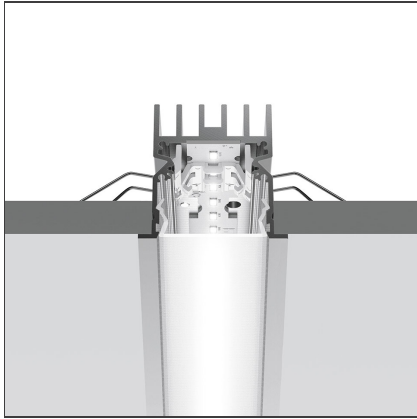

A.39 Recessed - Structural Module Trim 1776mm 4000K Undimmable Silver

IP20 

DESIGN BY

Carlotta de Bevilacqua

DESCRIPTION

Optimized version in line applications with wide lengths. Diffusing direct and direct + indirect emission. Recessed trim, trimless, suspension and ceiling versions. Dimmable and non dimmable in two CCT 3000K and 4000K versions.

TECHNICAL DRAWINGS

FEATURES

Article Code:	AT06805	Series:	Indoor
Colour:	Silver	Emission:	Direct
Installation:	Recessed		
Environment:	Indoor		

DIMENSIONS

Length: cm 178

INCLUDED SOURCES

Category:	LED	Color temperature (K):	4000K
Number:	1		
Watt:	49W		
Type:	0		
Class:	A		

LUMINAIRE

Watt:	49W	Delivered lumens output (lm):	3148lm
		CCT:	4000K
		CRI:	80

ACCESSORIES

A.39 Recessed -
Trim End Cap (Kit
2x) - Up to 15m -
Silver
AT09105

A.39 Recessed -
Trim End Cap (Kit
2x) - Up to 35m -
Silver
AT09205

A.39 Recessed -
Trim End Cap (Kit
2x) - Up to 5m -
Silver
AT09005

A.39 Recessed -
Trimless Frame Kit
- L=1488mm
AT04000

A.39 Recessed -
Trimless Frame Kit
- L=4736mm
AT04100

A.39 - Opal
Diffuser in
Polycarbonate -
L=1184mm
AT10100