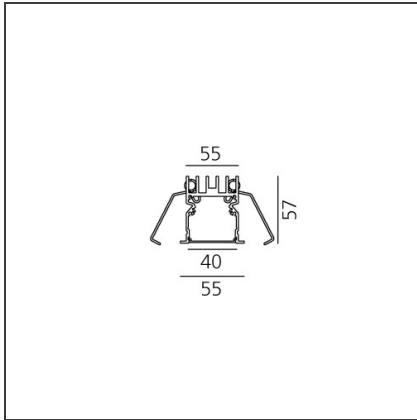

A.39 Recessed - Structural Module Trim 1482mm 4000K Undimmable White

IP20 

DESIGN BY

Carlotta de Bevilacqua

DESCRIPTION

Optimized version in line applications with wide lengths. Diffusing direct and direct + indirect emission. Recessed trim, trimless, suspension and ceiling versions. Dimmable and non dimmable in two CCT 3000K and 4000K versions.

TECHNICAL DRAWINGS

FEATURES

Article Code:	AT05701	Series:	Indoor
Colour:	White	Emission:	Direct
Installation:	Recessed		
Environment:	Indoor		

DIMENSIONS

Length:	cm 148
----------------	--------

INCLUDED SOURCES

Category:	LED	Color temperature (K):	4000K
Number:	1		
Watt:	41W		
Type:	0		
Class:	A		

LUMINAIRE

Watt:	41W	Delivered lumens output (lm):	2836lm
		CCT:	4000K
		CRI:	80

ACCESSORIES

A.39 - Opal Diffuser in Polycarbonate - L=10000mm AT10000

A.39 Recessed - Trim End Cap (Kit 2x) - Up to 5m - White AT09001

A.39 - Opal Diffuser in Polycarbonate - L=2368mm AT10200

A.39 - Opal Diffuser in Polycarbonate - L=25000mm AT10800

A.39 - Opal Diffuser in Polycarbonate - L=2960mm AT10300