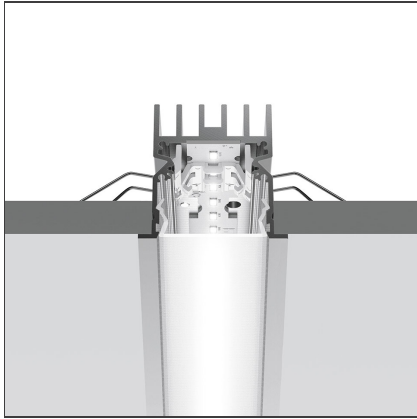

A.39 Recessed - Structural Module Trim 1482mm 4000K Undimmable White

IP20 

DESIGN BY

Carlotta de Bevilacqua

DESCRIPTION

Optimized version in line applications with wide lengths. Diffusing direct and direct + indirect emission. Recessed trim, trimless, suspension and ceiling versions. Dimmable and non dimmable in two CCT 3000K and 4000K versions.

TECHNICAL DRAWINGS

FEATURES

Article Code:	AT05701	Series:	Indoor
Colour:	White	Emission:	Direct
Installation:	Recessed		
Environment:	Indoor		

DIMENSIONS

Length:	cm 148
----------------	--------

INCLUDED SOURCES

Category:	LED	Color temperature (K):	4000K
Number:	1		
Watt:	41W		
Type:	0		
Class:	A		

LUMINAIRE

Watt:	41W	Delivered lumens output (lm):	2836lm
		CCT:	4000K
		CRI:	80

ACCESSORIES

A.39 - Opal Diffuser in Polycarbonate - L=10000mm AT10000

A.39 Recessed - Trim End Cap (Kit 2x) - Up to 5m - White AT09001

A.39 - Opal Diffuser in Polycarbonate - L=2368mm AT10200

A.39 - Opal Diffuser in Polycarbonate - L=25000mm AT10800

A.39 - Opal Diffuser in Polycarbonate - L=2960mm AT10300