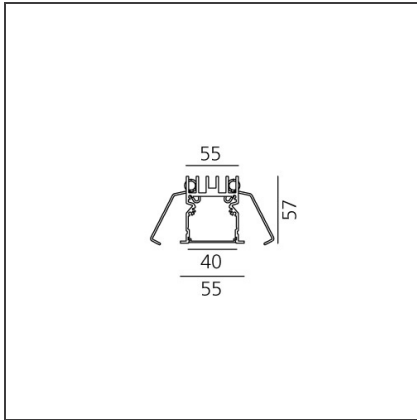

A.39 Recessed - Structural Module Trim 1482mm 3000K Undimmable White

IP20 

DESIGN BY

Carlotta de Bevilacqua

DESCRIPTION

Optimized version in line applications with wide lengths. Diffusing direct and direct + indirect emission. Recessed trim, trimless, suspension and ceiling versions. Dimmable and non dimmable in two CCT 3000K and 4000K versions.

TECHNICAL DRAWINGS

FEATURES

Article Code:	AT05501	Series:	Indoor
Colour:	White	Emission:	Direct
Installation:	Recessed		
Environment:	Indoor		

DIMENSIONS

Length: cm 148

INCLUDED SOURCES

Category:	LED	Color temperature (K):	3000K
Number:	1		
Watt:	41W		
Type:	0		
Class:	A		

LUMINAIRE

Watt:	41W	Delivered lumens output (lm):	2714lm
		CCT:	3000K
		CRI:	80

ACCESSORIES

A.39 - Opal Diffuser in Polycarbonate - L=10000mm AT10000

A.39 Recessed - Trim End Cap (Kit 2x) - Up to 5m - White AT09001

End Cap (x2) AT09301

A.39 Recessed - Trim End Cap (Kit 2x) - Up to 15m - White AT09101

A.39 Recessed - Trim End Cap (Kit 2x) - Up to 35m - White AT09201