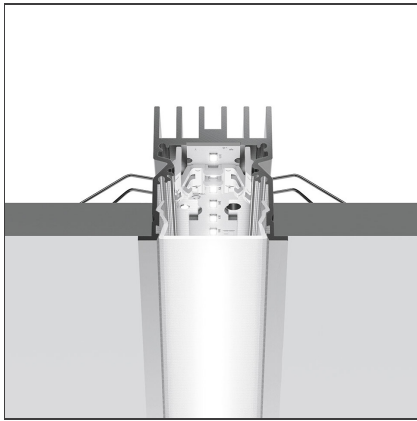

A.39 Recessed - Structural Module Trim 1482mm 3000K Undimmable White

IP20 

DESIGN BY

Carlotta de Bevilacqua

DESCRIPTION

Optimized version in line applications with wide lengths. Diffusing direct and direct + indirect emission. Recessed trim, trimless, suspension and ceiling versions. Dimmable and non dimmable in two CCT 3000K and 4000K versions.

TECHNICAL DRAWINGS

FEATURES

Article Code:	AT05501	Series:	Indoor
Colour:	White	Emission:	Direct
Installation:	Recessed		
Environment:	Indoor		

DIMENSIONS

Length: cm 148

INCLUDED SOURCES

Category:	LED	Color temperature (K):	3000K
Number:	1		
Watt:	41W		
Type:	0		
Class:	A		

LUMINAIRE

Watt:	41W	Delivered lumens output (lm):	2714lm
		CCT:	3000K
		CRI:	80

ACCESSORIES

A.39 - Opal Diffuser in Polycarbonate - L=10000mm AT10000

A.39 Recessed - Trim End Cap (Kit 2x) - Up to 5m - White AT09001

End Cap (x2) AT09301

A.39 Recessed - Trim End Cap (Kit 2x) - Up to 15m - White AT09101

A.39 Recessed - Trim End Cap (Kit 2x) - Up to 35m - White AT09201