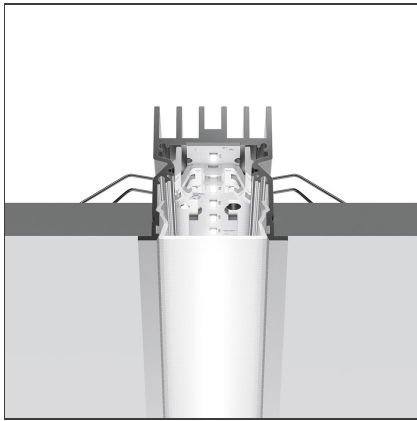

A.39 Recessed - Structural Module Trim 1184mm 4000K Undimmable Black

IP20 

DESIGN BY

Carlotta de Bevilacqua

DESCRIPTION

Optimized version in line applications with wide lengths. Diffusing direct and direct + indirect emission. Recessed trim, trimless, suspension and ceiling versions. Dimmable and non dimmable in two CCT 3000K and 4000K versions.

TECHNICAL DRAWINGS

FEATURES

Article Code:	AT05304	Series:	Indoor
Colour:	Black	Emission:	Direct
Installation:	Recessed		
Environment:	Indoor		

DIMENSIONS

Length: cm 118

INCLUDED SOURCES

Category:	LED	Color temperature (K):	4000K
Number:	1		
Watt:	33W		
Type:	0		
Class:	A		

LUMINAIRE

Watt:	33W	Delivered lumens output (lm):	2099lm
		CCT:	4000K
		CRI:	80

ACCESSORIES

A.39 - Opal Diffuser in Polycarbonate - L=10000mm AT10000

A.39 - Opal Diffuser in Polycarbonate - L=2368mm AT10200

A.39 Recessed - Trimless Frame Kit - L=4736mm AT04100

A.39 Recessed - Trim End Cap (Kit 2x) - Up to 5m - Black AT09004

A.39 - Opal Diffuser in Polycarbonate - L=50000mm AT10900

A.39 Recessed - Frame Cap 2x AT09300