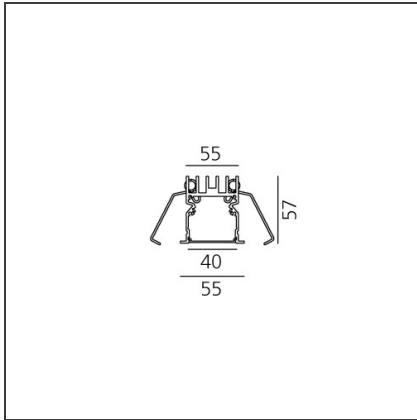

A.39 Recessed - Structural Module Trim 1184mm 4000K Undimmable Black

IP20 

DESIGN BY

Carlotta de Bevilacqua

DESCRIPTION

Optimized version in line applications with wide lengths. Diffusing direct and direct + indirect emission. Recessed trim, trimless, suspension and ceiling versions. Dimmable and non dimmable in two CCT 3000K and 4000K versions.

TECHNICAL DRAWINGS

FEATURES

Article Code:	AT05304	Series:	Indoor
Colour:	Black	Emission:	Direct
Installation:	Recessed		
Environment:	Indoor		

DIMENSIONS

Length: cm 118

INCLUDED SOURCES

Category:	LED	Color temperature (K):	4000K
Number:	1		
Watt:	33W		
Type:	0		
Class:	A		

LUMINAIRE

Watt:	33W	Delivered lumens output (lm):	2099lm
		CCT:	4000K
		CRI:	80

ACCESSORIES

A.39 - Opal Diffuser in Polycarbonate - L=10000mm AT10000

A.39 - Opal Diffuser in Polycarbonate - L=2368mm AT10200

End Cap (x2) AT09301

A.39 Recessed - Trim End Cap (Kit 2x) - Up to 15m - Black AT09104

A.39 Recessed - Trim End Cap (Kit 2x) - Up to 35m - Black AT09204