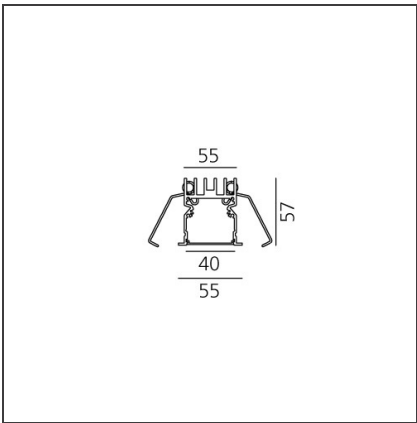

A.39 Recessed Sharping Emission - Structural Module Trim - 2368mm - 20° - 3000K - Undimmable/Dimmable DALI - 4x4 Optics - Black

IP 20  Dimmerable: 

DESIGN BY

Carlotta de Bevilacqua

DESCRIPTION

TECHNICAL DRAWINGS

FEATURES

Article Code:	BH22004	Series:	Indoor
Colour:	Black	Emission:	Direct
Installation:	Recessed		

DIMENSIONS

Length:	cm 237
Width:	cm 5.5
Recessed depth:	cm 5.7

INCLUDED SOURCES

Category:	LED	Color temperature (K):	3000K
Number:	1	Color Tolerance:	MacAdam 2SDCM
Watt:	44W	Service Life:	L90 (20K) 118000h
Type:	0		

ACCESSORIES

Louvre - 2368mm
4x4 optics white
AE42001

Louvre - 2368mm
4x4 optics black
AE42004

Sharping wall
grazer lens Kit
(4pcs) - 26°x70°
elliptical lenses kit.
It has to be used
on top of S 20°
reflectors to get
an elliptical beam
(greter axis along
the module
length). It contains
4 lenses.
AF06000

A.39 Recessed -
Trim End Cap (Kit
2x) - Up to 35m -
Black
AT09204