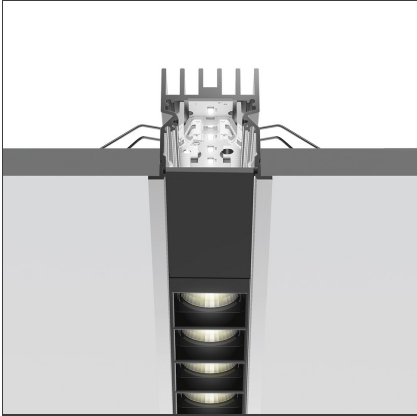

A.39 Recessed Sharping Emission - Structural Module Trim - 2368mm - 20° - 3000K - Undimmable/Dimmable DALI - 4x4 Optics - Black

IP 20  Dimmerable: 

DESIGN BY

Carlotta de Bevilacqua

DESCRIPTION

TECHNICAL DRAWINGS

FEATURES

Article Code:	BH22004	Series:	Indoor
Colour:	Black	Emission:	Direct
Installation:	Recessed		

DIMENSIONS

Length:	cm 237
Width:	cm 5.5
Recessed depth:	cm 5.7

INCLUDED SOURCES

Category:	LED	Color temperature (K):	3000K
Number:	1	Color Tolerance:	MacAdam 2SDCM
Watt:	44W	Service Life:	L90 (20K) 118000h
Type:	0		

LUMINAIRE

Watt:	44W	Delivered lumens output (lm):	3297lm
		CCT:	3000K
		Efficiency:	76%
		Efficacy:	74.93lm/W
		CRI:	90
		Dimmable Typology:	Dali

Notes

Driver 900mA SELV and screen supplied separately. Depending on the driver, the luminaire can be dimmable DALI or undimmable. *Driver uses 1 DALI address

ACCESSORIES

Louvre - 2368mm
4x4 optics white
AE42001

Louvre - 2368mm
4x4 optics black
AE42004

Sharping wall
grazer lens Kit
(4pcs) - 26°x70°
elliptical lenses kit.
It has to be used
on top of S 20°
reflectors to get
an elliptical beam
(greter axis along
the module
length). It contains
4 lenses.
AF06000