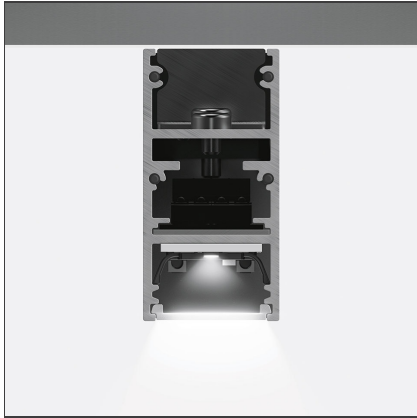

A.24 - Wall/Ceiling Diffused Emission - Track - Direct Emission - 2352mm - 4000K - White

IP20 Dimmerable:

DESIGN BY

Carlotta de Bevilacqua

TECHNICAL DRAWINGS

FEATURES

Article Code:	AQ31301	Series:	Indoor, 2018
Colour:	White		Artemide Collection
Installation:	Recessed, Wall, Suspension, Ceiling	Emission:	Direct
Environment:	Indoor		

DIMENSIONS

Length:	cm 235.2
Width:	cm 2.7
Height:	cm 5.4
Weight:	kg 2.7

INCLUDED SOURCES

Category:	LED	Color temperature (K):	4000K
Number:	1	Color Tolerance:	MacAdam 2SDCM
Watt:	66W	CRI:	80
Type:	0	Service Life:	L70 (6K) 50000h

LUMINAIRE

Watt:	66W	Delivered lumens output (lm):	6027lm
		CCT:	4000K
		Efficiency:	64%
		Efficacy:	91.32lm/W
		CRI:	80

Notes

*Uses 2 DALI addresses. Each module, angle and curved elements are provided with mechanical and electrical joints and installation accessories. 2 brackets for fixing to ceiling are included. End caps have to be ordered separately. Opal diffusing screen has to be ordered separately. Depending on the driver, the product can be undimmable or dimmable DALI.

ACCESSORIES

A.24 - Remote Box Power Supply Kit - 313x243x57,5h - (230VAC-48VDC 240W DALI) AQ16000

240W Recessed power supply kit - 396x195x112H - 230VAC-48VDC IP20 - DALI AQ16801

A.24 - Opal Diffusing Screen - 10m AQ16200