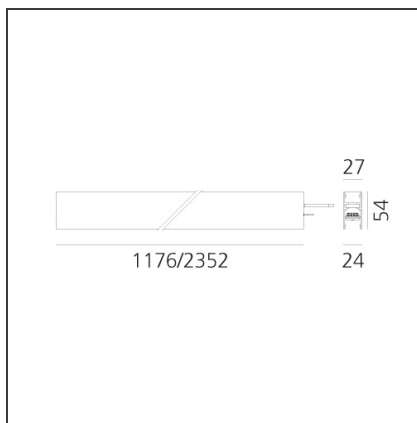

A.24 - Wall/Ceiling Diffused Emission - Track - Direct Emission - 2352mm - 4000K - White

IP20 Dimmerable:

DESIGN BY

Carlotta de Bevilacqua

TECHNICAL DRAWINGS

FEATURES

Article Code:	AQ31301	Series:	Indoor, 2018
Colour:	White		Artemide Collection
Installation:	Recessed, Wall, Suspension, Ceiling	Emission:	Direct
Environment:	Indoor		

DIMENSIONS

Length:	cm 235.2
Width:	cm 2.7
Height:	cm 5.4
Weight:	kg 2.7

INCLUDED SOURCES

Category:	LED	Color temperature (K):	4000K
Number:	1	Color Tolerance:	MacAdam 2SDCM
Watt:	66W	CRI:	80
Type:	0	Service Life:	L70 (6K) 50000h

LUMINAIRE

Watt:	66W	Delivered lumens output (lm):	6027lm
		CCT:	4000K
		Efficiency:	64%
		Efficacy:	91.32lm/W
		CRI:	80

Notes

*Uses 2 DALI addresses. Each module, angle and curved elements are provided with mechanical and electrical joints and installation accessories. 2 brackets for fixing to ceiling are included. End caps have to be ordered separately. Opal diffusing screen has to be ordered separately. Depending on the driver, the product can be undimmable or dimmable DALI.