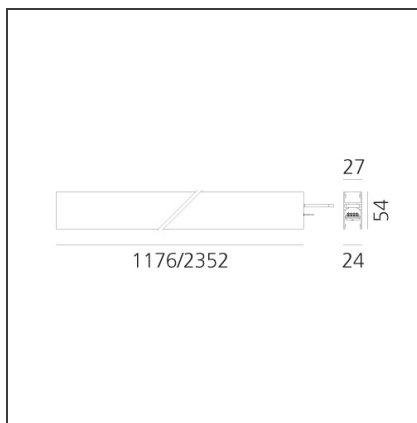

A.24 - Wall/Ceiling Diffused Emission - Track - Direct Emission - 2352mm - 4000K - Brushed Bronze

IP20 Dimmerable:

DESIGN BY

Carlotta de Bevilacqua

DESCRIPTION

TECHNICAL DRAWINGS

FEATURES

Article Code:	AQ31320	Series:	Indoor, 2018
Colour:	Brushed Bronze		Artemide Collection
Installation:	Ceiling, Suspension, Wall, Recessed	Emission:	Direct
Environment:	Indoor		

DIMENSIONS

Length:	cm 235.2
Width:	cm 2.7
Height:	cm 5.4
Weight:	kg 2.7

INCLUDED SOURCES

Category:	LED	Color temperature (K):	4000K
Number:	1	Color Tolerance:	MacAdam 2SDCM
Watt:	66W	CRI:	80
Type:	0	Service Life:	L70 (6K) 50000h

LUMINAIRE

Watt:	66W	Delivered lumens output (lm):	6027lm
		CCT:	4000K
		CRI:	80

Notes

*Uses 2 DALI addresses. Each module, angle and curved elements are provided with mechanical and electrical joints and installation accessories. 2 brackets for fixing to ceiling are included. End caps have to be ordered separately. Opal diffusing screen has to be ordered separately. Depending on the driver, the product can be undimmable or dimmable DALI.