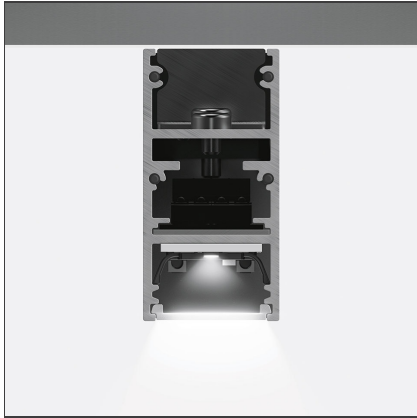

A.24 - Wall/Ceiling Diffused Emission - Track - Direct Emission - 2352mm - 4000K - Brushed Bronze

IP20 Dimmerable:

DESIGN BY

Carlotta de Bevilacqua

DESCRIPTION

TECHNICAL DRAWINGS

FEATURES

Article Code:	AQ31320	Series:	Indoor, 2018
Colour:	Brushed Bronze		Artemide Collection
Installation:	Ceiling, Suspension, Wall, Recessed	Emission:	Direct
Environment:	Indoor		

DIMENSIONS

Length:	cm 235.2
Width:	cm 2.7
Height:	cm 5.4
Weight:	kg 2.7

INCLUDED SOURCES

Category:	LED	Color temperature (K):	4000K
Number:	1	Color Tolerance:	MacAdam 2SDCM
Watt:	66W	CRI:	80
Type:	0	Service Life:	L70 (6K) 50000h

LUMINAIRE

Watt:	66W	Delivered lumens output (lm):	6027lm
		CCT:	4000K
		CRI:	80

Notes

*Uses 2 DALI addresses. Each module, angle and curved elements are provided with mechanical and electrical joints and installation accessories. 2 brackets for fixing to ceiling are included. End caps have to be ordered separately. Opal diffusing screen has to be ordered separately. Depending on the driver, the product can be undimmable or dimmable DALI.

ACCESSORIES

A.24 - Wall/Ceiling Accessories - End Cap (2x) - Brushed Bronze
AQ35020

150W Ceiling power supply kit - 351x61x111H - 230VAC-48VDC IP20 - Undimmable - White
AQ17901

150W Ceiling power supply kit - 351x61x111H - 230VAC-48VDC IP20 - Undimmable - Black
AQ17904