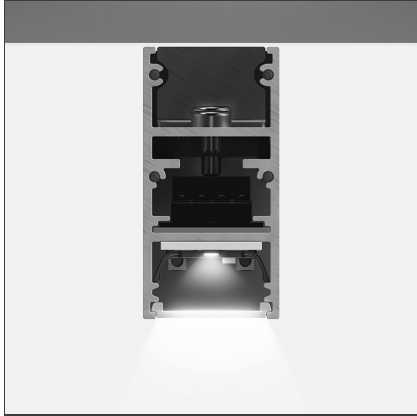

A.24 - Wall/Ceiling Diffused Emission - Track - Direct Emission - 2352mm - 4000K - Black

IP20 Dimmerable:

DESIGN BY

Carlotta de Bevilacqua

TECHNICAL DRAWINGS

FEATURES

Article Code:	AQ31304	Series:	Indoor, 2018
Colour:	Black	Emission:	Artemide Collection Direct
Installation:	Recessed, Wall, Suspension, Ceiling		
Environment:	Indoor		

DIMENSIONS

Length:	cm 235.2
Width:	cm 2.7
Height:	cm 5.4
Weight:	kg 2.7

INCLUDED SOURCES

Category:	LED	Color temperature (K):	4000K
Number:	1	Color Tolerance:	MacAdam 2SDCM
Watt:	66W	CRI:	80
Type:	0	Service Life:	L70 (6K) 50000h

LUMINAIRE

Watt:	66W	Delivered lumens output (lm):	6027lm
		CCT:	4000K
		Efficiency:	64%
		Efficacy:	91.32lm/W
		CRI:	80

Notes

*Uses 2 DALI addresses. Each module, angle and curved elements are provided with mechanical and electrical joints and installation accessories. 2 brackets for fixing to ceiling are included. End caps have to be ordered separately. Opal diffusing screen has to be ordered separately. Depending on the driver, the product can be undimmable or dimmable DALI.

ACCESSORIES

150W Ceiling power supply kit - 351x61x111H - 230VAC-48VDC IP20 - Undimmable - White AQ17901

150W Ceiling power supply kit - 351x61x111H - 230VAC-48VDC IP20 - Undimmable - Black AQ17904

240W Bare power supply + plug 230VAC-48VDC IP20 - Undimmable (for dimmable version to be combined with "DALI-Selv interface") AQ18000