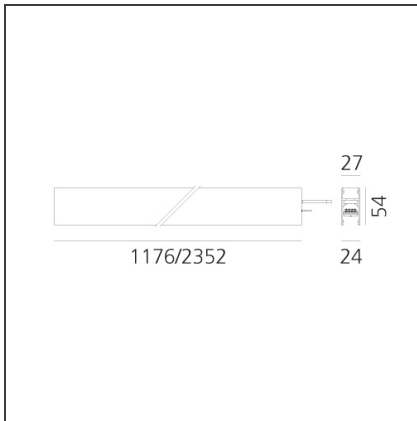

A.24 - Wall/Ceiling Diffused Emission - Track - Direct Emission - 2352mm - 4000K - Black

IP20 Dimmerable:

DESIGN BY

Carlotta de Bevilacqua

TECHNICAL DRAWINGS

FEATURES

Article Code:	AQ31304	Series:	Indoor, 2018
Colour:	Black	Emission:	Artemide Collection Direct
Installation:	Recessed, Wall, Suspension, Ceiling		
Environment:	Indoor		

DIMENSIONS

Length:	cm 235.2
Width:	cm 2.7
Height:	cm 5.4
Weight:	kg 2.7

INCLUDED SOURCES

Category:	LED	Color temperature (K):	4000K
Number:	1	Color Tolerance:	MacAdam 2SDCM
Watt:	66W	CRI:	80
Type:	0	Service Life:	L70 (6K) 50000h

LUMINAIRE

Watt:	66W	Delivered lumens output (lm):	6027lm
		CCT:	4000K
		Efficiency:	64%
		Efficacy:	91.32lm/W
		CRI:	80

Notes

*Uses 2 DALI addresses. Each module, angle and curved elements are provided with mechanical and electrical joints and installation accessories. 2 brackets for fixing to ceiling are included. End caps have to be ordered separately. Opal diffusing screen has to be ordered separately. Depending on the driver, the product can be undimmable or dimmable DALI.