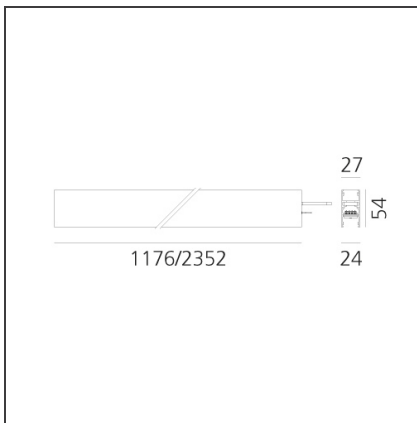

A.24 - Wall/Ceiling Diffused Emission - Track - Direct Emission - 2352mm - 3000K - Brushed Copper

IP20 Dimmerable:

DESIGN BY

Carlotta de Bevilacqua

DESCRIPTION

TECHNICAL DRAWINGS

FEATURES

Article Code:	AQ31218	Series:	Indoor, 2018
Colour:	Brushed Copper	Emission:	Artemide Collection Direct
Installation:	Recessed, Wall, Suspension, Ceiling		
Environment:	Indoor		

DIMENSIONS

Length:	cm 235.2
Width:	cm 2.7
Height:	cm 5.4
Weight:	kg 2.7

INCLUDED SOURCES

Category:	LED	Color temperature (K):	3000K
Number:	1	Color Tolerance:	MacAdam 2SDCM
Watt:	66W	CRI:	80
Type:	0	Service Life:	L70 (6K) 50000h

LUMINAIRE

Watt:	66W	Delivered lumens output (lm):	5769lm
		CCT:	3000K
		CRI:	80

Notes

*Uses 2 DALI addresses. Each module, angle and curved elements are provided with mechanical and electrical joints and installation accessories. 2 brackets for fixing to ceiling are included. End caps have to be ordered separately. Opal diffusing screen has to be ordered separately. Depending on the driver, the product can be undimmable or dimmable DALI.