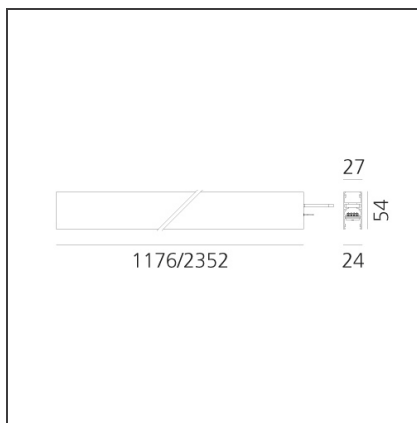

A.24 - Wall/Ceiling Diffused Emission - Track - Direct Emission - 2352mm - 2700K - White

IP20    Dimmerable: 

TECHNICAL DRAWINGS

DESIGN BY

Carlotta de Bevilacqua

DESCRIPTION

A.24 is an open platform. A single intelligent profile generates three light performances while following the architecture with continuity, freedom and exibility. It is a fluid system that harbours a patented optoelectronic technology.

FEATURES

Article Code:	AQ37101	Series:	Indoor, 2018
Colour:	White		Artemide Collection
Installation:	Recessed, Wall, Suspension, Ceiling	Emission:	Direct
Environment:	Indoor		

DIMENSIONS

Length:	cm 235.2
Width:	cm 2.7
Height:	cm 5.4
Weight:	kg 2.7