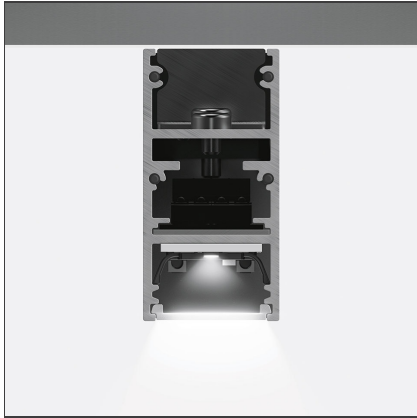

A.24 - Wall/Ceiling Diffused Emission - Track - Direct Emission - 2352mm - 2700K - White

IP20    Dimmerable: 

TECHNICAL DRAWINGS

DESIGN BY

Carlotta de Bevilacqua

DESCRIPTION

A.24 is an open platform. A single intelligent profile generates three light performances while following the architecture with continuity, freedom and exibility. It is a fluid system that harbours a patented optoelectronic technology.

FEATURES

Article Code:	AQ37101	Series:	Indoor, 2018
Colour:	White		Artemide Collection
Installation:	Recessed, Wall, Suspension, Ceiling	Emission:	Direct
Environment:	Indoor		

DIMENSIONS

Length:	cm 235.2
Width:	cm 2.7
Height:	cm 5.4
Weight:	kg 2.7