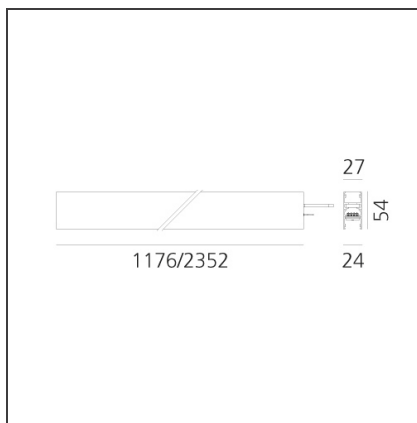

TECHNICAL DRAWINGS

FEATURES

Article Code:	AQ37120	Series:	Indoor, 2018
Colour:	Brushed Bronze	Emission:	Artemide Collection Direct
Installation:	Recessed, Wall, Suspension, Ceiling		
Environment:	Indoor		

DIMENSIONS

Length:	cm 235.2
Width:	cm 2.7
Height:	cm 5.4
Weight:	kg 2.7

INCLUDED SOURCES

Category:	LED	Color temperature (K):	2700K
Number:	1	Color Tolerance:	MacAdam 2SDCM
Watt:	66W	Service Life:	L70 (6K) 50000h
Type:	0		

LUMINAIRE

Watt:	66W	Delivered lumens output (lm):	5683lm
		CCT:	2700K
		CRI:	80

Notes

*Uses 2 DALI addresses. Each module, angle and curved elements are provided with mechanical and electrical joints and installation accessories. 2 brackets for fixing to ceiling are included. End caps have to be ordered separately. Opal diffusing screen has to be ordered separately.