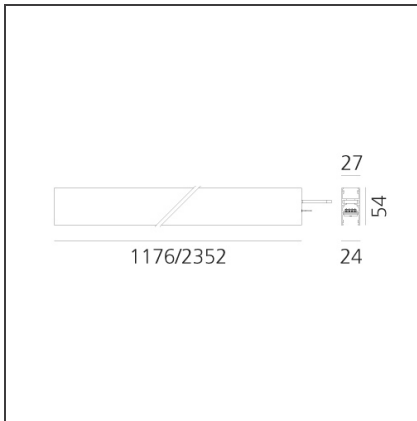

TECHNICAL DRAWINGS

FEATURES

Article Code:	AQ37104	Series:	Indoor, 2018
Colour:	Black	Emission:	Artemide Collection Direct
Installation:	Recessed, Wall, Suspension, Ceiling		
Environment:	Indoor		

DIMENSIONS

Length:	cm 235.2
Width:	cm 2.7
Height:	cm 5.4
Weight:	kg 2.7

INCLUDED SOURCES

Category:	LED	Color temperature (K):	2700K
Number:	1	Color Tolerance:	MacAdam 2SDCM
Watt:	66W	Service Life:	L70 (6K) 50000h
Type:	0		

LUMINAIRE

Watt:	66W	Delivered lumens output (lm):	5683lm
		CCT:	2700K
		Efficiency:	64%
		Efficacy:	86.10lm/W
		CRI:	80

Notes

*Uses 2 DALI addresses. Each module, angle and curved elements are provided with mechanical and electrical joints and installation accessories. 2 brackets for fixing to ceiling are included. End caps have to be ordered separately. Opal diffusing screen has to be ordered separately.