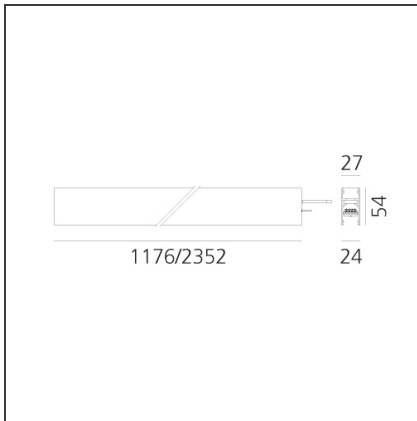

A.24 - Wall/Ceiling Diffused Emission - Track - Direct Emission - 1176mm - 4000K - Brushed Bronze

IP20 Dimmerable:

DESIGN BY

Carlotta de Bevilacqua

DESCRIPTION

TECHNICAL DRAWINGS

FEATURES

Article Code:	AQ31120	Series:	Indoor, 2018
Colour:	Brushed Bronze		Artemide Collection
Installation:	Recessed, Wall, Suspension, Ceiling	Emission:	Direct
Environment:	Indoor		

DIMENSIONS

Length:	cm 117.6
Width:	cm 2.7
Height:	cm 5.4
Weight:	kg 1.7

INCLUDED SOURCES

Category:	LED	Color temperature (K):	4000K
Number:	1	Color Tolerance:	MacAdam 2SDCM
Watt:	33W	CRI:	80
Type:	0	Service Life:	L70 (6K) 50000h

LUMINAIRE

Watt:	33W	Delivered lumens output (lm):	3013lm
		CCT:	4000K
		CRI:	80

Notes

*Uses 1 DALI address. Each module, angle and curved elements are provided with mechanical and electrical joints and installation accessories. 1 bracket for fixing to ceiling is included. End caps have to be ordered separately. Opal diffusing screen has to be ordered separately. Depending on the driver, the product can be undimmable or dimmable DALI.