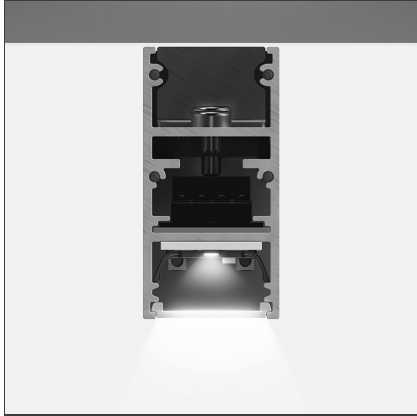

A.24 - Wall/Ceiling Diffused Emission - Track - Direct Emission - 1176mm - 4000K - Brushed Bronze

IP20 Dimmerable:

DESIGN BY

Carlotta de Bevilacqua

DESCRIPTION

TECHNICAL DRAWINGS

FEATURES

Article Code:	AQ31120	Series:	Indoor, 2018
Colour:	Brushed Bronze		Artemide Collection
Installation:	Recessed, Wall, Suspension, Ceiling	Emission:	Direct
Environment:	Indoor		

DIMENSIONS

Length:	cm 117.6
Width:	cm 2.7
Height:	cm 5.4
Weight:	kg 1.7

INCLUDED SOURCES

Category:	LED	Color temperature (K):	4000K
Number:	1	Color Tolerance:	MacAdam 2SDCM
Watt:	33W	CRI:	80
Type:	0	Service Life:	L70 (6K) 50000h

LUMINAIRE

Watt:	33W	Delivered lumens output (lm):	3013lm
		CCT:	4000K
		CRI:	80

Notes

*Uses 1 DALI address. Each module, angle and curved elements are provided with mechanical and electrical joints and installation accessories. 1 bracket for fixing to ceiling is included. End caps have to be ordered separately. Opal diffusing screen has to be ordered separately. Depending on the driver, the product can be undimmable or dimmable DALI.

ACCESSORIES

A.24 - Remote Box Power Supply Kit - 313x243x57,5h - (230VAC-48VDC 240W DALI) AQ16000

240W Recessed power supply kit - 396x195x112H - 230VAC-48VDC IP20 - DALI AQ16801

A.24 - Opal Diffusing Screen - 10m AQ16200