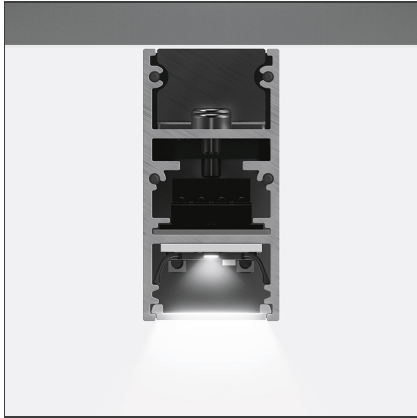

A.24 - Wall/Ceiling Diffused Emission - Track - Direct Emission - 1176mm - 3000K - Brushed Silver

IP20 Dimmerable:

DESIGN BY

Carlotta de Bevilacqua

DESCRIPTION

TECHNICAL DRAWINGS

FEATURES

Article Code:	AQ31015	Series:	Indoor, 2018
Colour:	Brushed Silver		Artemide Collection
Installation:	Recessed, Wall, Suspension, Ceiling	Emission:	Direct
Environment:	Indoor		

DIMENSIONS

Length:	cm 117.6
Width:	cm 2.7
Height:	cm 5.4
Weight:	kg 1.7

INCLUDED SOURCES

Category:	LED	Color temperature (K):	3000K
Number:	1	Color Tolerance:	MacAdam 2SDCM
Watt:	33W	Service Life:	L70 (6K) 50000h
Type:	0		

LUMINAIRE

Watt:	33W	Delivered lumens output (lm):	2884lm
		CCT:	3000K
		CRI:	80

Notes

*Uses 1 DALI address. Each module, angle and curved elements are provided with mechanical and electrical joints and installation accessories. 1 bracket for fixing to ceiling is included. End caps have to be ordered separately. Opal diffusing screen has to be ordered separately. Depending on the driver, the product can be undimmable or dimmable DALI.

ACCESSORIES

A.24 - Remote Box Power Supply Kit - 313x243x57,5h - (230VAC-48VDC 240W DALI) AQ16000

240W Recessed power supply kit - 396x195x112H - 230VAC-48VDC IP20 - DALI AQ16801

A.24 - Opal Diffusing Screen - 10m AQ16200