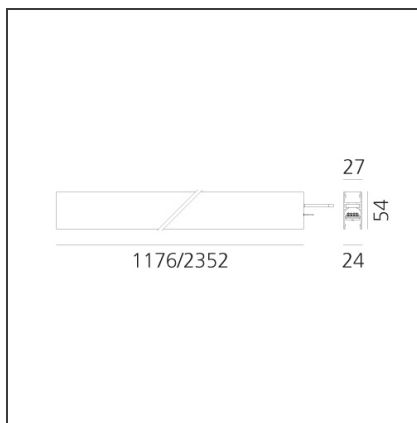

A.24 - Wall/Ceiling Diffused Emission - Track - Direct Emission - 1176mm - 3000K - Brushed Silver

IP20 Dimmerable:

DESIGN BY

Carlotta de Bevilacqua

DESCRIPTION

TECHNICAL DRAWINGS

FEATURES

Article Code:	AQ31015	Series:	Indoor, 2018
Colour:	Brushed Silver		Artemide Collection
Installation:	Recessed, Wall, Suspension, Ceiling	Emission:	Direct
Environment:	Indoor		

DIMENSIONS

Length:	cm 117.6
Width:	cm 2.7
Height:	cm 5.4
Weight:	kg 1.7

INCLUDED SOURCES

Category:	LED	Color temperature (K):	3000K
Number:	1	Color Tolerance:	MacAdam 2SDCM
Watt:	33W	Service Life:	L70 (6K) 50000h
Type:	0		

LUMINAIRE

Watt:	33W	Delivered lumens output (lm):	2884lm
		CCT:	3000K
		CRI:	80

Notes

*Uses 1 DALI address. Each module, angle and curved elements are provided with mechanical and electrical joints and installation accessories. 1 bracket for fixing to ceiling is included. End caps have to be ordered separately. Opal diffusing screen has to be ordered separately. Depending on the driver, the product can be undimmable or dimmable DALI.