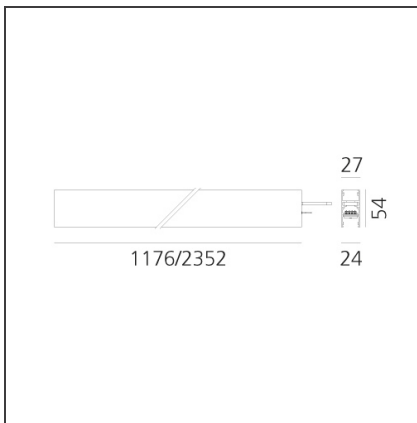

A.24 - Wall/Ceiling Diffused Emission - Track - Direct Emission - 1176mm - 3000K - Brushed Copper

IP20 Dimmerable:

DESIGN BY

Carlotta de Bevilacqua

DESCRIPTION

TECHNICAL DRAWINGS

FEATURES

Article Code:	AQ31018	Series:	Indoor, 2018
Colour:	Brushed Copper	Emission:	Artemide Collection Direct
Installation:	Recessed, Wall, Suspension, Ceiling		
Environment:	Indoor		

DIMENSIONS

Length:	cm 117.6
Width:	cm 2.7
Height:	cm 5.4
Weight:	kg 1.7

INCLUDED SOURCES

Category:	LED	Color temperature (K):	3000K
Number:	1	Color Tolerance:	MacAdam 2SDCM
Watt:	33W	Service Life:	L70 (6K) 50000h
Type:	0		

LUMINAIRE

Watt:	33W	Delivered lumens output (lm):	2884lm
		CCT:	3000K
		CRI:	80

Notes

*Uses 1 DALI address. Each module, angle and curved elements are provided with mechanical and electrical joints and installation accessories. 1 bracket for fixing to ceiling is included. End caps have to be ordered separately. Opal diffusing screen has to be ordered separately. Depending on the driver, the product can be undimmable or dimmable DALI.

DALI to DALI-Selv
Interface
103x67x21H
AQ18200