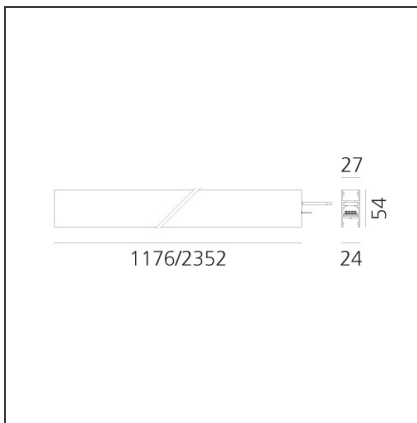

A.24 - Wall/Ceiling Diffused Emission - Track - Direct Emission - 1176mm - 3000K - Black

IP20 Dimmerable:

DESIGN BY

Carlotta de Bevilacqua

TECHNICAL DRAWINGS

FEATURES

Article Code:	AQ31004	Series:	Indoor, 2018
Colour:	Black	Emission:	Artemide Collection Direct
Installation:	Recessed, Wall, Suspension, Ceiling		
Environment:	Indoor		

DIMENSIONS

Length:	cm 117.6
Width:	cm 2.7
Height:	cm 5.4
Weight:	kg 1.7

INCLUDED SOURCES

Category:	LED	Color temperature (K):	3000K
Number:	1	Color Tolerance:	MacAdam 2SDCM
Watt:	33W	Service Life:	L70 (6K) 50000h
Type:	0		

LUMINAIRE

Watt:	33W	Delivered lumens output (lm):	2884lm
		CCT:	3000K
		Efficiency:	64%
		Efficacy:	87.41lm/W
		CRI:	80

Notes

*Uses 1 DALI address. Each module, angle and curved elements are provided with mechanical and electrical joints and installation accessories. 1 bracket for fixing to ceiling is included. End caps have to be ordered separately. Opal diffusing screen has to be ordered separately. Depending on the driver, the product can be undimmable or dimmable DALI.