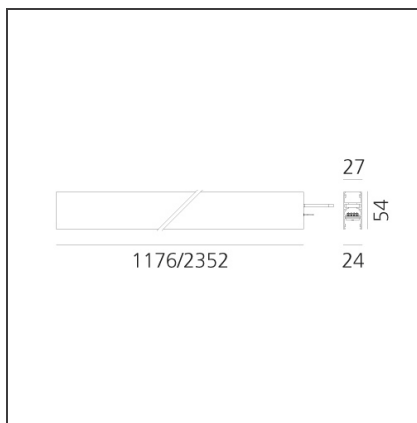

TECHNICAL DRAWINGS

FEATURES

Article Code:	AQ37001	Series:	Indoor, 2018
Colour:	White	Emission:	Artemide Collection Direct
Installation:	Recessed, Wall, Suspension, Ceiling		
Environment:	Indoor		

DIMENSIONS

Length:	cm 117.6
Width:	cm 2.7
Height:	cm 5.4
Weight:	kg 1.7

INCLUDED SOURCES

Category:	LED	Color temperature (K):	2700K
Number:	1	Color Tolerance:	MacAdam 2SDCM
Watt:	33W	Service Life:	L70 (6K) 50000h
Type:	0		

LUMINAIRE

Watt:	33W	Delivered lumens output (lm):	2841lm
		CCT:	2700K
		Efficiency:	64%
		Efficacy:	86.10lm/W
		CRI:	80

Notes

*Uses 1 DALI address. Each module, angle and curved elements are provided with mechanical and electrical joints and installation accessories. 1 bracket for fixing to ceiling is included. End caps have to be ordered separately. Opal diffusing screen has to be ordered separately. Depending on the driver, the product can be undimmable or dimmable DALI.