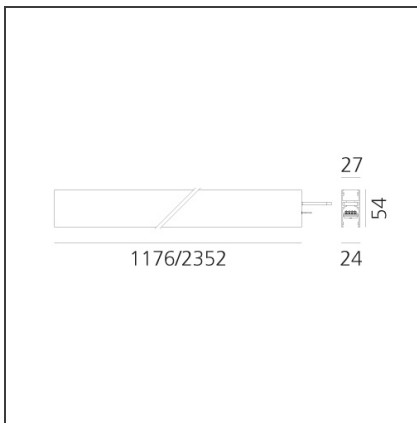

TECHNICAL DRAWINGS

FEATURES

Article Code:	AQ37015	Series:	Indoor, 2018
Colour:	Brushed Silver		Artemide Collection
Installation:	Recessed, Wall, Suspension, Ceiling	Emission:	Direct
Environment:	Indoor		

DIMENSIONS

Length:	cm 117.6
Width:	cm 2.7
Height:	cm 5.4
Weight:	kg 1.7

INCLUDED SOURCES

Category:	LED	Color temperature (K):	2700K
Number:	1	Color Tolerance:	MacAdam 2SDCM
Watt:	33W	Service Life:	L70 (6K) 50000h
Type:	0		

LUMINAIRE

Watt:	33W	Delivered lumens output (lm):	2884lm
		CCT:	2700K
		CRI:	80

Notes

*Uses 1 DALI address. Each module, angle and curved elements are provided with mechanical and electrical joints and installation accessories. 1 bracket for fixing to ceiling is included. End caps have to be ordered separately. Opal diffusing screen has to be ordered separately.