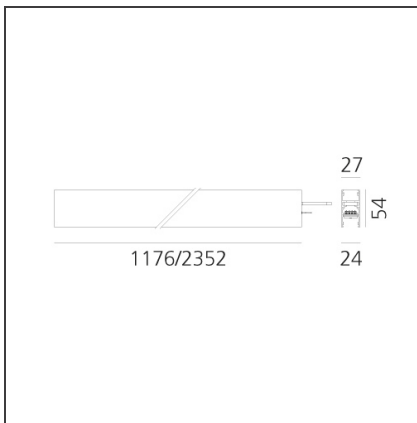

TECHNICAL DRAWINGS

FEATURES

Article Code:	AQ37004	Series:	Indoor, 2018
Colour:	Black	Emission:	Artemide Collection Direct
Installation:	Recessed, Wall, Suspension, Ceiling		
Environment:	Indoor		

DIMENSIONS

Length:	cm 117.6
Width:	cm 2.7
Height:	cm 5.4
Weight:	kg 1.7

INCLUDED SOURCES

Category:	LED	Color temperature (K):	2700K
Number:	1	Color Tolerance:	MacAdam 2SDCM
Watt:	33W	Service Life:	L70 (6K) 50000h
Type:	0		

LUMINAIRE

Watt:	33W	Delivered lumens output (lm):	2841lm
		CCT:	2700K
		Efficiency:	64%
		Efficacy:	86.10lm/W
		CRI:	80

Notes

*Uses 1 DALI address. Each module, angle and curved elements are provided with mechanical and electrical joints and installation accessories. 1 bracket for fixing to ceiling is included. End caps have to be ordered separately. Opal diffusing screen has to be ordered separately. Depending on the driver, the product can be undimmable or dimmable DALI.