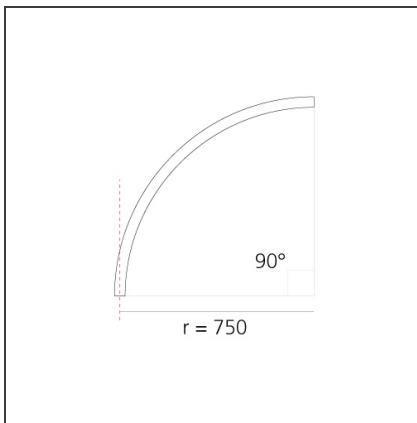

A.24 - Wall/Ceiling Diffused Emission - Curved Elements - R=750mm - $\alpha=90^\circ$ - 4000K - White

IP20 Dimmerable:

DESIGN BY

Carlotta de Bevilacqua

TECHNICAL DRAWINGS

FEATURES

Article Code:	AQ63201	Series:	Indoor, 2018
Colour:	White		Artemide Collection
Installation:	Recessed, Wall, Suspension, Ceiling	Emission:	Direct
Environment:	Indoor		

DIMENSIONS

Width:	cm 2.7
Height:	cm 5.4

INCLUDED SOURCES

Category:	LED	Color temperature (K):	4000K
Number:	1	Color Tolerance:	MacAdam 2SDCM
Watt:	33W	CRI:	80
Type:	0	Service Life:	L70 (6K) 50000h

LUMINAIRE