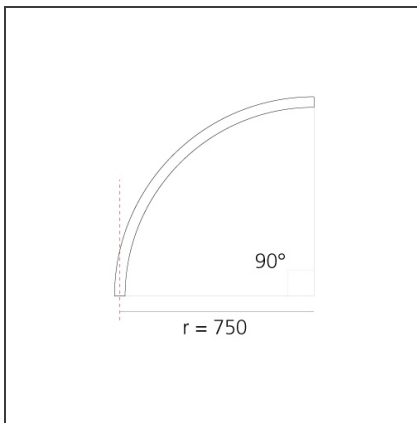

A.24 - Wall/Ceiling Diffused Emission - Curved Elements - R=750mm - $\alpha=90^\circ$ - 3000K - Brushed Silver

IP20 Dimmerable:

DESIGN BY

Carlotta de Bevilacqua

DESCRIPTION

TECHNICAL DRAWINGS

FEATURES

Article Code:	AQ63115	Series:	Indoor, 2018
Colour:	Brushed Silver		Artemide Collection
Installation:	Ceiling, Suspension, Wall, Recessed	Emission:	Direct
Environment:	Indoor		

DIMENSIONS

Width:	cm 2.7
Height:	cm 5.4

INCLUDED SOURCES

Category:	LED	Color temperature (K):	3000K
Number:	1	Color Tolerance:	MacAdam 2SDCM
Watt:	33W	Service Life:	L70 (6K) 50000h
Type:	0		

LUMINAIRE

Watt:	34W	Delivered lumens output (lm):	2374lm
		CCT:	3000K
		CRI:	80