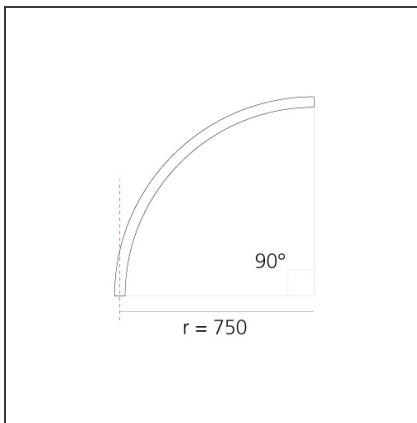

TECHNICAL DRAWINGS

FEATURES

Article Code:	AQ63104	Series:	Indoor, 2018
Colour:	Black		Artemide Collection
Installation:	Recessed, Wall, Suspension, Ceiling	Emission:	Direct
Environment:	Indoor		

DIMENSIONS

Width:	cm 2.7
Height:	cm 5.4

INCLUDED SOURCES

Category:	LED	Color temperature (K):	3000K
Number:	1	Color Tolerance:	MacAdam 2SDCM
Watt:	33W	Service Life:	L70 (6K) 50000h
Type:	0		

LUMINAIRE

Watt:	34W	Delivered lumens output (lm):	2374lm
		CCT:	3000K
		CRI:	80

Notes

*Uses 1 DALI address. Each module, angle and curved elements are provided with mechanical and electrical joints and installation accessories. End caps have to be ordered separately. Opal diffusing screen has to be ordered separately.