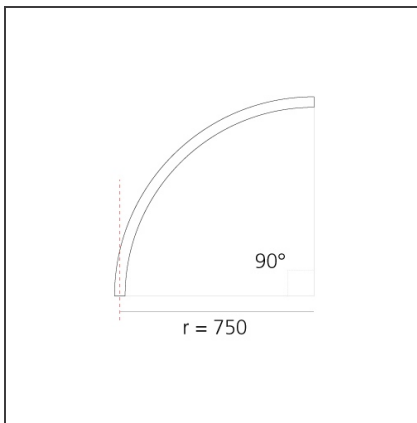

A.24 - Wall/Ceiling Diffused Emission - Curved Elements - R=750mm - $\alpha=90^\circ$ - 2700K - Brushed Silver

IP20    Dimmerable: 

DESIGN BY

Carlotta de Bevilacqua

DESCRIPTION

TECHNICAL DRAWINGS

FEATURES

Article Code:	AQ63715	Series:	Indoor, 2018
Colour:	Brushed Silver	Emission:	Artemide Collection Direct
Installation:	Ceiling, Suspension, Wall, Recessed		
Environment:	Indoor		

DIMENSIONS

Width:	cm 2.7
Height:	cm 5.4

INCLUDED SOURCES

Category:	LED	Color temperature (K):	2700K
Number:	1	Color Tolerance:	MacAdam 2SDCM
Watt:	34W	Service Life:	L70 (6K) 50000h
Type:	0		

LUMINAIRE

Watt:	34W	Delivered lumens output (lm):	2374lm
		CCT:	2700K
		CRI:	80