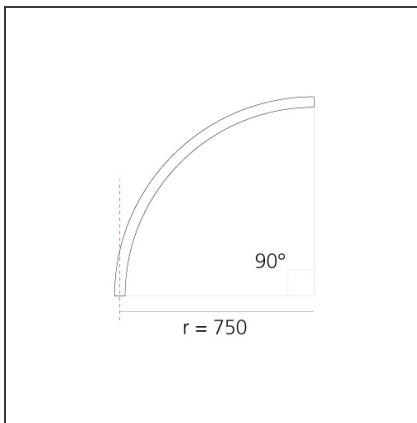

TECHNICAL DRAWINGS

FEATURES

Article Code:	AQ63704	Series:	Indoor, 2018
Colour:	Black	Emission:	Artemide Collection Direct
Installation:	Ceiling, Suspension, Wall, Recessed		
Environment:	Indoor		

DIMENSIONS

Width:	cm 2.7
Height:	cm 5.4

INCLUDED SOURCES

Category:	LED	Color temperature (K):	2700K
Number:	1	Color Tolerance:	MacAdam 2SDCM
Watt:	34W	Service Life:	L70 (6K) 50000h
Type:	0		

LUMINAIRE

Watt:	34W	Delivered lumens output (lm):	2374lm
		CCT:	2700K
		CRI:	80

Notes

*Uses 1 DALI address. Each module, angle and curved elements are provided with mechanical and electrical joints and installation accessories. End caps have to be ordered separately. Opal diffusing screen has to be ordered separately. Depending on the driver, the product can be undimmable or dimmable DALI.