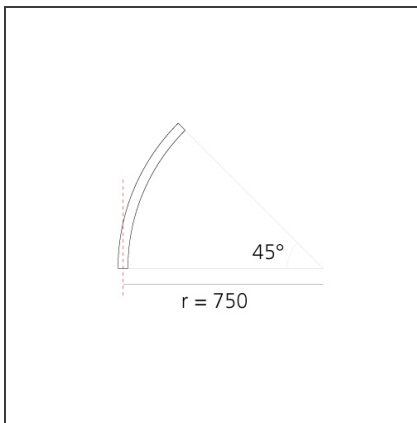

**A.24 - Wall/Ceiling Diffused Emission - Curved Elements - R=750mm -  $\alpha=45^\circ$  - 4000K - White**

IP20 Dimmerable:

**DESIGN BY**

Carlotta de Bevilacqua

**DESCRIPTION**

**TECHNICAL DRAWINGS**

**FEATURES**

**DIMENSIONS**

<b>Width:</b>	cm 2.7
<b>Height:</b>	cm 5.4

**INCLUDED SOURCES**

<b>Category:</b>	LED	<b>Color temperature (K):</b>	4000K
<b>Number:</b>	1	<b>Color Tolerance:</b>	MacAdam 2SDCM
<b>Watt:</b>	17W	<b>Service Life:</b>	L70 (6K) 50000h
<b>Type:</b>	0		
<b>Class:</b>	A		