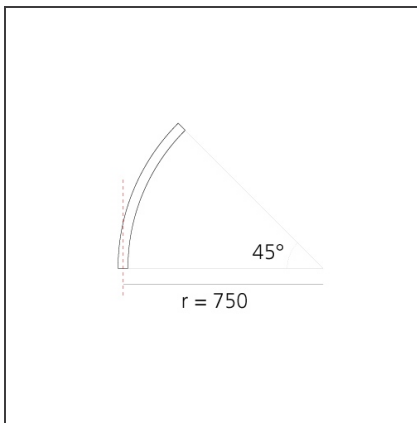

TECHNICAL DRAWINGS

FEATURES

Article Code:	AQ62101	Series:	Indoor, 2018 Artemide Collection
Colour:	White	Emission:	Direct
Installation:	Recessed, Wall, Suspension, Ceiling		
Environment:	Indoor		

DIMENSIONS

Width:	cm 2.7
Height:	cm 5.4

INCLUDED SOURCES

Category:	LED	Color temperature (K):	3000K
Number:	1	Color Tolerance:	MacAdam 2SDCM
Watt:	17W	Service Life:	L70 (6K) 50000h
Type:	0		
Class:	A		

LUMINAIRE

Watt:	17W	Delivered lumens output (lm):	1187lm
		CCT:	3000K
		CRI:	80

Notes

*Uses 1 DALI address. Each module, angle and curved elements are provided with mechanical and electrical joints and installation accessories. End caps have to be ordered separately. Opal diffusing screen has to be ordered separately. Depending on the driver, the product can be undimmable or dimmable DALI.