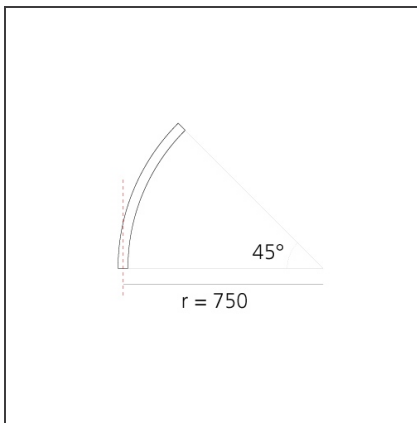

TECHNICAL DRAWINGS

FEATURES

Article Code:	AQ62104	Series:	Indoor, 2018 Artemide Collection
Colour:	Black	Emission:	Direct
Installation:	Recessed, Wall, Suspension, Ceiling		
Environment:	Indoor		

DIMENSIONS

Width:	cm 2,7
Height:	cm 5,4

INCLUDED SOURCES

Category:	LED	Color temperature (K):	3000K
Number:	1	Color Tolerance:	MacAdam 2SDCM
Watt:	17W	Service Life:	L70 (6K) 50000h
Type:	0		
Class:	A		

LUMINAIRE

Watt:	17W	Delivered lumens output (lm):	1187lm
		CCT:	3000K
		CRI:	80

Notes

*Uses 1 DALI address. Each module, angle and curved elements are provided with mechanical and electrical joints and installation accessories. End caps have to be ordered separately. Opal diffusing screen has to be ordered separately.