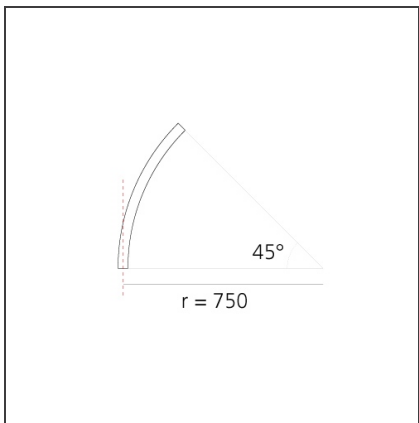

TECHNICAL DRAWINGS

FEATURES

Article Code:	AQ62701	Series:	Indoor, 2018
Colour:	White		Artemide Collection
Installation:	Recessed, Wall, Suspension, Ceiling	Emission:	Direct
Environment:	Indoor		

DIMENSIONS

Width:	cm 2.7
Height:	cm 5.4

INCLUDED SOURCES

Category:	LED	Color temperature (K):	2700K
Number:	1	Color Tolerance:	MacAdam 2SDCM
Watt:	17W	Service Life:	L70 (6K) 50000h
Type:	0		

LUMINAIRE

Watt:	17W	Delivered lumens output (lm):	1187lm
		CCT:	2700K
		CRI:	80

Notes

*Uses 1 DALI address. Each module, angle and curved elements are provided with mechanical and electrical joints and installation accessories. End caps have to be ordered separately. Opal diffusing screen has to be ordered separately.