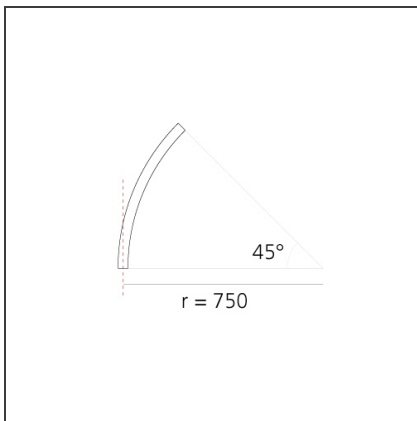

A.24 - Wall/Ceiling Diffused Emission - Curved Elements - R=750mm - $\alpha=45^\circ$ - 2700K - Brushed Silver

IP20    Dimmerable: 

DESIGN BY

Carlotta de Bevilacqua

DESCRIPTION

TECHNICAL DRAWINGS

FEATURES

Article Code:	AQ62715	Series:	Indoor, 2018
Colour:	Brushed Silver	Emission:	Artemide Collection Direct
Installation:	Ceiling, Suspension, Wall, Recessed		
Environment:	Indoor		

DIMENSIONS

Width:	cm 2.7
Height:	cm 5.4

INCLUDED SOURCES

Category:	LED	Color temperature (K):	2700K
Number:	1	Color Tolerance:	MacAdam 2SDCM
Watt:	17W	Service Life:	L70 (6K) 50000h
Type:	0		

LUMINAIRE

Watt:	17W	Delivered lumens output (lm):	1187lm
		CCT:	2700K
		CRI:	80