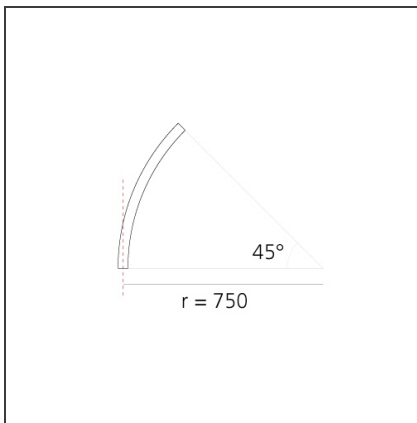

A.24 - Wall/Ceiling Diffused Emission - Curved Elements - R=750mm - $\alpha=45^\circ$ - 2700K - Brushed Copper

IP20 Dimmerable:

DESIGN BY

Carlotta de Bevilacqua

DESCRIPTION

TECHNICAL DRAWINGS

FEATURES

Article Code:	AQ62718	Series:	Indoor, 2018
Colour:	Brushed Copper	Emission:	Artemide Collection Direct
Installation:	Ceiling, Suspension, Wall, Recessed		
Environment:	Indoor		

DIMENSIONS

Width:	cm 2.7
Height:	cm 5.4

INCLUDED SOURCES

Category:	LED	Color temperature (K):	2700K
Number:	1	Color Tolerance:	MacAdam 2SDCM
Watt:	17W	Service Life:	L70 (6K) 50000h
Type:	0		

LUMINAIRE

Watt:	17W	Delivered lumens output (lm):	1187lm
		CCT:	2700K
		CRI:	80