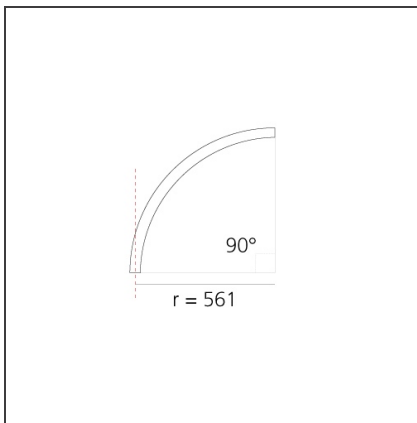

A.24 - Wall/Ceiling Diffused Emission - Curved Elements - R=561mm - $\alpha=90^\circ$ - 4000K - Brushed Silver

IP20    Dimmerable: 

DESIGN BY

Carlotta de Bevilacqua

DESCRIPTION

TECHNICAL DRAWINGS

FEATURES

Article Code:	AQ61215	Series:	Indoor, 2018
Colour:	Brushed Silver		Artemide Collection
Installation:	Recessed, Wall, Suspension, Ceiling	Emission:	Direct
Environment:	Indoor		

DIMENSIONS

Width:	cm 2.7
Height:	cm 5.4

INCLUDED SOURCES

Category:	LED	Color temperature (K):	4000K
Number:	1	Color Tolerance:	MacAdam 2SDCM
Watt:	25W	CRI:	80
Type:	0	Service Life:	L70 (6K) 50000h

LUMINAIRE