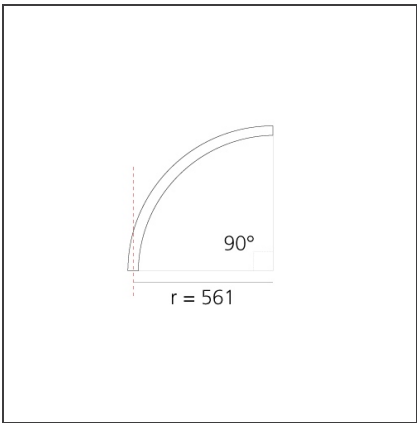

FEATURES

Article Code:	AQ61204	Series:	Indoor, 2018
Colour:	Black	Emission:	Artemide Collection Direct
Installation:	Ceiling, Suspension, Wall, Recessed		
Environment:	Indoor		

DIMENSIONS

Width:	cm 2.7
Height:	cm 5.4

INCLUDED SOURCES

Category:	LED	Color temperature (K):	4000K
Number:	1	Color Tolerance:	MacAdam 2SDCM
Watt:	25W	CRI:	80
Type:	0	Service Life:	L70 (6K) 50000h

LUMINAIRE

Watt:	25W	Delivered lumens output (lm):	1781lm
		CCT:	4000K
		CRI:	80

Notes

*Uses 1 DALI address. Each module, angle and curved elements are provided with mechanical and electrical joints and installation accessories. End caps have to be ordered separately. Opal diffusing screen has to be ordered separately. Depending on the driver, the product can be undimmable or dimmable DALI.