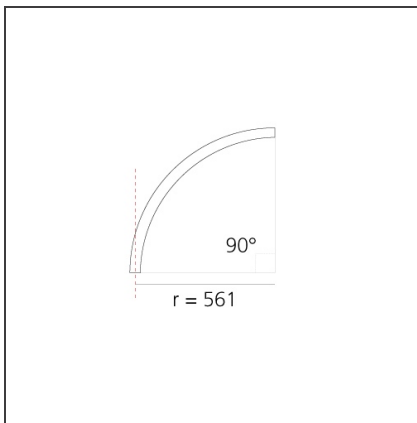

**A.24 - Wall/Ceiling Diffused Emission - Curved Elements - R=561mm -  $\alpha=90^\circ$  - 3000K - Brushed Bronze**

IP20    Dimmerable: 

**DESIGN BY**

Carlotta de Bevilacqua

**DESCRIPTION**

**TECHNICAL DRAWINGS**

**DIMENSIONS**

<b>Width:</b>	cm 2.7
<b>Height:</b>	cm 5.4

**INCLUDED SOURCES**

<b>Category:</b>	LED	<b>Color temperature (K):</b>	3000K
<b>Number:</b>	1	<b>Color Tolerance:</b>	MacAdam 2SDCM
<b>Watt:</b>	25W	<b>CRI:</b>	80
<b>Type:</b>	0	<b>Service Life:</b>	L70 (6K) 50000h