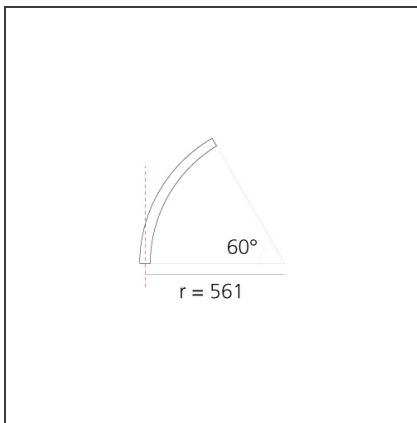

A.24 - Wall/Ceiling Diffused Emission - Curved Elements - R=561mm - $\alpha=60^\circ$ - 4000K - White

IP20 Dimmerable: + -

DESIGN BY

Carlotta de Bevilacqua

TECHNICAL DRAWINGS

FEATURES

Article Code:	AQ60201	Series:	Indoor, 2018 Artemide Collection
Colour:	White	Emission:	Direct
Installation:	Recessed, Wall, Suspension, Ceiling		
Environment:	Indoor		

DIMENSIONS

Width:	cm 2,7
Height:	cm 5,4

INCLUDED SOURCES

Category:	LED	Color temperature (K):	4000K
Number:	1	Color Tolerance:	MacAdam 2SDCM
Watt:	17W	Service Life:	L70 (6K) 50000h
Type:	0		
Class:	A		

LUMINAIRE