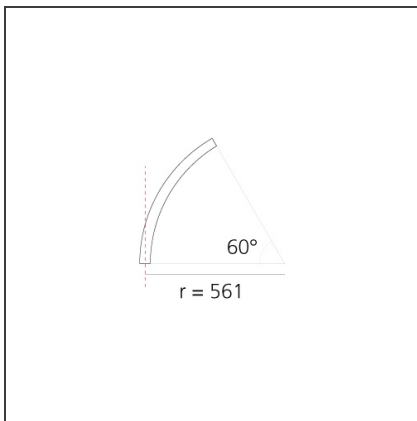

**A.24 - Wall/Ceiling Diffused Emission - Curved Elements - R=561mm -  $\alpha=60^\circ$  - 4000K - Black**

IP20 Dimmerable:

**DESIGN BY**

Carlotta de Bevilacqua

**TECHNICAL DRAWINGS**

**FEATURES**

<b>Article Code:</b>	AQ60204	<b>Series:</b>	Indoor, 2018
<b>Colour:</b>	Black		Artemide Collection
<b>Installation:</b>	Ceiling, Suspension, Wall, Recessed	<b>Emission:</b>	Direct
<b>Environment:</b>	Indoor		

**DIMENSIONS**

<b>Width:</b>	cm 2.7
<b>Height:</b>	cm 5.4

**INCLUDED SOURCES**

<b>Category:</b>	LED	<b>Color temperature (K):</b>	4000K
<b>Number:</b>	1	<b>Color Tolerance:</b>	MacAdam 2SDCM
<b>Watt:</b>	17W	<b>Service Life:</b>	L70 (6K) 50000h
<b>Type:</b>	0		
<b>Class:</b>	A		