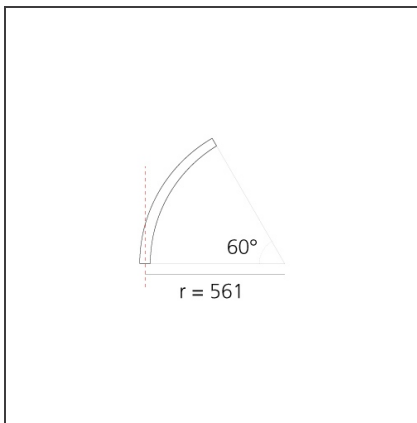

**A.24 - Wall/Ceiling Diffused Emission - Curved Elements - R=561mm -  $\alpha=60^\circ$  - 3000K - Brushed Silver**

IP20 Dimmerable: + -

**DESIGN BY**

Carlotta de Bevilacqua

**DESCRIPTION**

**TECHNICAL DRAWINGS**

**DIMENSIONS**

<b>Width:</b>	cm 2.7
<b>Height:</b>	cm 5.4

**INCLUDED SOURCES**

<b>Category:</b>	LED	<b>Color temperature (K):</b>	3000K
<b>Number:</b>	1	<b>Color Tolerance:</b>	MacAdam 2SDCM
<b>Watt:</b>	17W	<b>Service Life:</b>	L70 (6K) 50000h
<b>Type:</b>	0		
<b>Class:</b>	A		