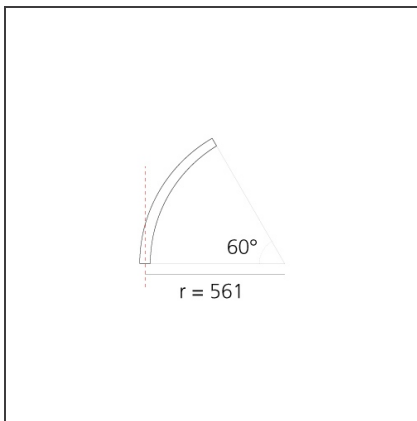

FEATURES

Article Code:	AQ60120	Series:	Indoor, 2018 Artemide Collection
Colour:	Brushed Bronze	Emission:	Direct
Installation:	Ceiling, Suspension, Wall, Recessed		
Environment:	Indoor		

DIMENSIONS

Width:	cm 2.7
Height:	cm 5.4

INCLUDED SOURCES

Category:	LED	Color temperature (K):	3000K
Number:	1	Color Tolerance:	MacAdam 2SDCM
Watt:	17W	Service Life:	L70 (6K) 50000h
Type:	0		
Class:	A		

LUMINAIRE

Watt:	17W	Delivered lumens output (lm):	1187lm
		CCT:	3000K
		CRI:	80

Notes

*Uses 1 DALI address. Each module, angle and curved elements are provided with mechanical and electrical joints and installation accessories. End caps have to be ordered separately. Opal diffusing screen has to be ordered separately. Depending on the driver, the product can be undimmable or dimmable DALI.