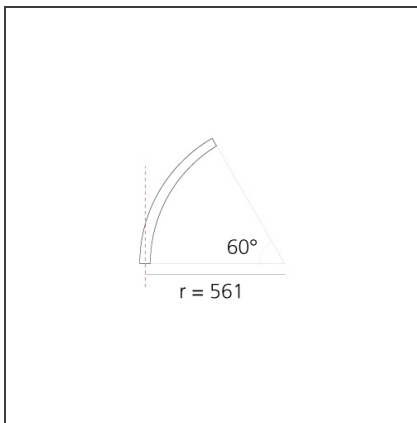

A.24 - Wall/Ceiling Diffused Emission - Curved Elements - R=561mm - $\alpha=60^\circ$ - 2700K - Brushed Copper

IP20 Dimmerable:

DESIGN BY

Carlotta de Bevilacqua

DESCRIPTION

TECHNICAL DRAWINGS

FEATURES

Article Code:	AQ60718	Series:	Indoor, 2018
Colour:	Brushed Copper	Emission:	Artemide Collection Direct
Installation:	Recessed, Wall, Suspension, Ceiling		
Environment:	Indoor		

DIMENSIONS

Width:	cm 2.7
Height:	cm 5.4

INCLUDED SOURCES

Category:	LED	Color temperature (K):	2700K
Number:	1	Color Tolerance:	MacAdam 2SDCM
Watt:	17W	Service Life:	L70 (6K) 50000h
Type:	0		

LUMINAIRE

Watt:	17W	Delivered lumens output (lm):	1187lm
		CCT:	2700K
		CRI:	80