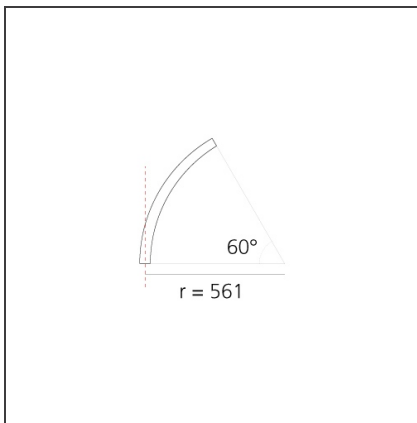

FEATURES

Article Code:	AQ60720	Series:	Indoor, 2018
Colour:	Brushed Bronze		Artemide Collection
Installation:	Recessed, Wall, Suspension, Ceiling	Emission:	Direct
Environment:	Indoor		

DIMENSIONS

Width:	cm 2.7
Height:	cm 5.4

INCLUDED SOURCES

Category:	LED	Color temperature (K):	2700K
Number:	1	Color Tolerance:	MacAdam 2SDCM
Watt:	17W	Service Life:	L70 (6K) 50000h
Type:	0		

LUMINAIRE

Watt:	17W	Delivered lumens output (lm):	1187lm
		CCT:	2700K
		CRI:	80

Notes

*Uses 1 DALI address. Each module, angle and curved elements are provided with mechanical and electrical joints and installation accessories. End caps have to be ordered separately. Opal diffusing screen has to be ordered separately.