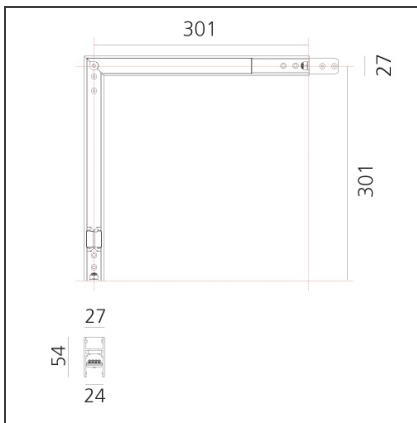

TECHNICAL DRAWINGS

FEATURES

Article Code:	AQ31501	Series:	Indoor, 2018
Colour:	White		Artemide Collection
Installation:	Recessed, Wall, Suspension, Ceiling	Emission:	Direct
Environment:	Indoor		

DIMENSIONS

Length:	cm 31.5
Width:	cm 31.5
Height:	cm 5.4
Weight:	kg 1

INCLUDED SOURCES

Category:	LED	Color temperature (K):	4000K
Number:	1	Color Tolerance:	MacAdam 2SDCM
Watt:	16W	Service Life:	L70 (6K) 50000h
Type:	0		

LUMINAIRE

Watt:	16W	Delivered lumens output (lm):	1507lm
		CCT:	4000K
		Efficiency:	64%
		Efficacy:	94.17lm/W
		CRI:	80

Notes

*Uses 1 DALI address. Each module, angle and curved elements are provided with mechanical and electrical joints and installation accessories. End caps have to be ordered separately. Opal diffusing screen has to be ordered separately. Depending on the driver, the product can be undimmable or dimmable DALI.