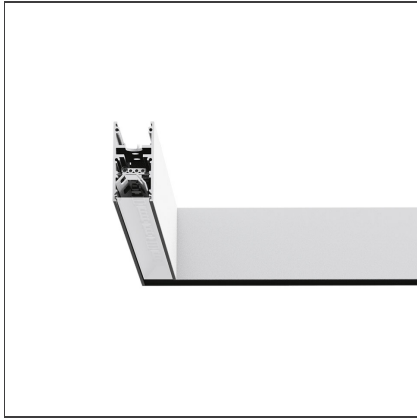

A.24 - Wall/Ceiling Diffused Emission - 90° Angle (same plane) - Direct Emission - 4000K - White

IP20    Dimmerable: 

DESIGN BY

Carlotta de Bevilacqua

TECHNICAL DRAWINGS

FEATURES

Article Code:	AQ31501	Series:	Indoor, 2018
Colour:	White		Artemide Collection
Installation:	Recessed, Wall, Suspension, Ceiling	Emission:	Direct
Environment:	Indoor		

DIMENSIONS

Length:	cm 31.5
Width:	cm 31.5
Height:	cm 5.4
Weight:	kg 1

INCLUDED SOURCES

Category:	LED	Color temperature (K):	4000K
Number:	1	Color Tolerance:	MacAdam 2SDCM
Watt:	16W	Service Life:	L70 (6K) 50000h
Type:	0		

LUMINAIRE

Watt:	16W	Delivered lumens output (lm):	1507lm
		CCT:	4000K
		Efficiency:	64%
		Efficacy:	94.17lm/W
		CRI:	80

Notes

*Uses 1 DALI address. Each module, angle and curved elements are provided with mechanical and electrical joints and installation accessories. End caps have to be ordered separately. Opal diffusing screen has to be ordered separately. Depending on the driver, the product can be undimmable or dimmable DALI.