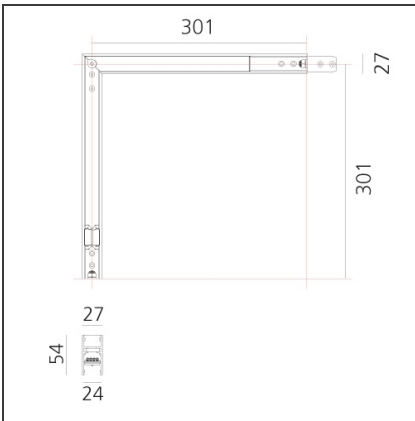

FEATURES

Article Code:	AQ31515	Series:	Indoor, 2018
Colour:	Brushed Silver	Emission:	Artemide Collection Direct
Installation:	Recessed, Wall, Suspension, Ceiling		
Environment:	Indoor		

DIMENSIONS

Length:	cm 31.5
Width:	cm 31.5
Height:	cm 5.4
Weight:	kg 1

INCLUDED SOURCES

Category:	LED	Color temperature (K):	4000K
Number:	1	Color Tolerance:	MacAdam 2SDCM
Watt:	16W	Service Life:	L70 (6K) 50000h
Type:	0		

LUMINAIRE

Watt:	16W	Delivered lumens output (lm):	1506lm
		CCT:	4000K
		CRI:	80

Notes

*Uses 1 DALI address. Each module, angle and curved elements are provided with mechanical and electrical joints and installation accessories. End caps have to be ordered separately. Opal diffusing screen has to be ordered separately. Depending on the driver, the product can be undimmable or dimmable DALI.