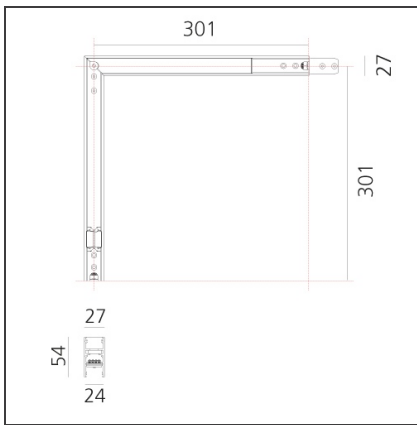

TECHNICAL DRAWINGS

FEATURES

Article Code:	AQ31504	Series:	Indoor, 2018
Colour:	Black	Emission:	Artemide Collection Direct
Installation:	Recessed, Wall, Suspension, Ceiling		
Environment:	Indoor		

DIMENSIONS

Length:	cm 31.5
Width:	cm 31.5
Height:	cm 5.4
Weight:	kg 1

INCLUDED SOURCES

Category:	LED	Color temperature (K):	4000K
Number:	1	Color Tolerance:	MacAdam 2SDCM
Watt:	16W	Service Life:	L70 (6K) 50000h
Type:	0		

LUMINAIRE

Watt:	16W	Delivered lumens output (lm):	1507lm
		CCT:	4000K
		Efficiency:	64%
		Efficacy:	94.17lm/W
		CRI:	80

Notes

*Uses 1 DALI address. Each module, angle and curved elements are provided with mechanical and electrical joints and installation accessories. End caps have to be ordered separately. Opal diffusing screen has to be ordered separately. Depending on the driver, the product can be undimmable or dimmable DALI.