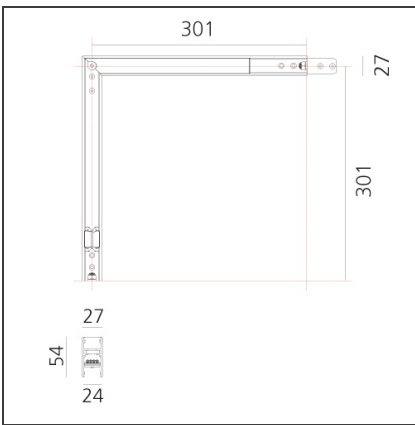

A.24 - Wall/Ceiling Diffused Emission - 90° Angle (same plane) - Direct Emission - 3000K - Brushed Copper

IP20    Dimmerable: 

DESIGN BY

Carlotta de Bevilacqua

DESCRIPTION

TECHNICAL DRAWINGS

FEATURES

Article Code:	AQ31418	Series:	Indoor, 2018
Colour:	Brushed Copper		Artemide Collection
Installation:	Ceiling, Suspension, Wall, Recessed	Emission:	Direct
Environment:	Indoor		

DIMENSIONS

Length:	cm 31.5
Width:	cm 31.5
Height:	cm 5.4
Weight:	kg 1

INCLUDED SOURCES

Category:	LED	Color temperature (K):	3000K
Number:	1	Color Tolerance:	MacAdam 2SDCM
Watt:	16W	Service Life:	L70 (6K) 50000h
Type:	0		

DALI to DALI-Selv
Interface
103x67x21H
AQ18200