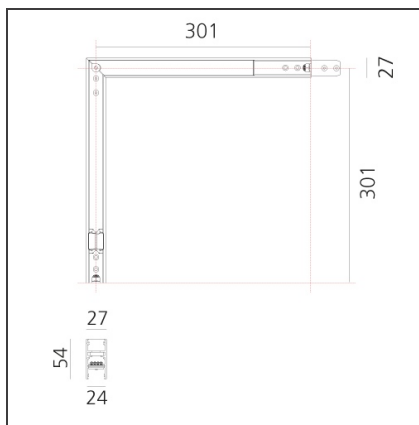

FEATURES

Article Code:	AQ37215	Series:	Indoor, 2018
Colour:	Brushed Silver	Emission:	Artemide Collection Direct
Installation:	Recessed, Wall, Suspension, Ceiling		
Environment:	Indoor		

DIMENSIONS

Length:	cm 31.5
Width:	cm 31.5
Height:	cm 5.4
Weight:	kg 1

INCLUDED SOURCES

Category:	LED	Color temperature (K):	2700K
Number:	1	Color Tolerance:	MacAdam 2SDCM
Watt:	16W	Service Life:	L70 (6K) 50000h
Type:	0		

LUMINAIRE

Watt:	16W	Delivered lumens output (lm):	1421lm
		CCT:	2700K
		CRI:	80

Notes

*Uses 1 DALI address. Each module, angle and curved elements are provided with mechanical and electrical joints and installation accessories. End caps have to be ordered separately. Opal diffusing screen has to be ordered separately.