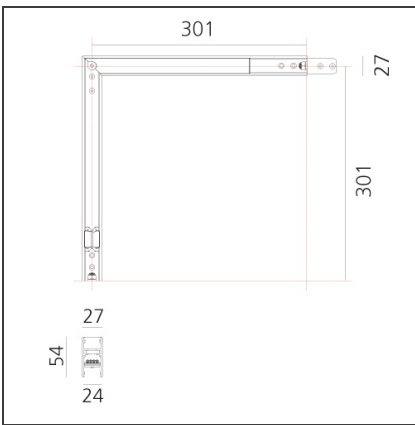

FEATURES

Article Code:	AQ37220	Series:	Indoor, 2018
Colour:	Brushed Bronze		Artemide Collection
Installation:	Recessed, Wall, Suspension, Ceiling	Emission:	Direct
Environment:	Indoor		

DIMENSIONS

Length:	cm 31.5
Width:	cm 31.5
Height:	cm 5.4
Weight:	kg 1

INCLUDED SOURCES

Category:	LED	Color temperature (K):	2700K
Number:	1	Color Tolerance:	MacAdam 2SDCM
Watt:	16W	Service Life:	L70 (6K) 50000h
Type:	0		

LUMINAIRE

Watt:	16W	Delivered lumens output (lm):	1421lm
		CCT:	2700K
		CRI:	80

Notes

*Uses 1 DALI address. Each module, angle and curved elements are provided with mechanical and electrical joints and installation accessories. End caps have to be ordered separately. Opal diffusing screen has to be ordered separately.