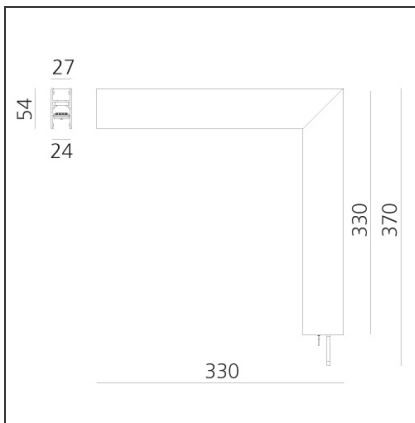

A.24 - Wall/Ceiling Diffused Emission - 90° Angle (perpendicular planes) - Direct Emission - 4000K - Brushed Copper

IP20 Dimmerable:

DESIGN BY

Carlotta de Bevilacqua

DESCRIPTION

TECHNICAL DRAWINGS

FEATURES

Article Code:	AQ31718	Series:	Indoor, 2018
Colour:	Brushed Copper	Emission:	Artemide Collection Direct
Installation:	Recessed, Wall, Suspension, Ceiling		
Environment:	Indoor		

DIMENSIONS

Length:	cm 31.5
Width:	cm 5.4
Height:	cm 31.5
Weight:	kg 0.9

INCLUDED SOURCES

Category:	LED	Color temperature (K):	4000K
Number:	1	Color Tolerance:	MacAdam 2SDCM
Watt:	16W	Service Life:	L70 (6K) 50000h
Type:	0		

DALI to DALI-Selv
Interface
103x67x21H
AQ18200