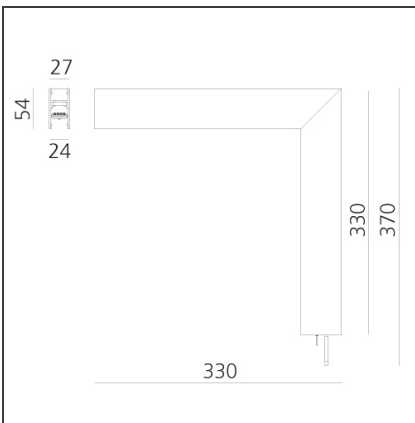

TECHNICAL DRAWINGS

FEATURES

Article Code:	AQ31704	Series:	Indoor, 2018
Colour:	Black	Emission:	Artemide Collection Direct
Installation:	Ceiling, Suspension, Wall, Recessed		
Environment:	Indoor		

DIMENSIONS

Length:	cm 31.5
Width:	cm 5.4
Height:	cm 31.5
Weight:	kg 0.9

INCLUDED SOURCES

Category:	LED	Color temperature (K):	4000K
Number:	1	Color Tolerance:	MacAdam 2SDCM
Watt:	16W	Service Life:	L70 (6K) 50000h
Type:	0		

LUMINAIRE

Watt:	16W	Delivered lumens output (lm):	1444lm
		CCT:	4000K
		CRI:	80

Notes

*Uses 1 DALI address. Each module, angle and curved elements are provided with mechanical and electrical joints and installation accessories. End caps have to be ordered separately. Opal diffusing screen has to be ordered separately. Depending on the driver, the product can be undimmable or dimmable DALI.