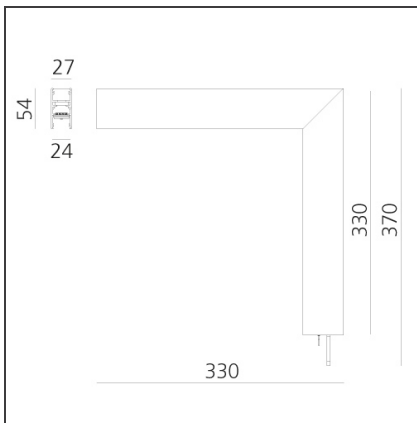

A.24 - Wall/Ceiling Diffused Emission - 90° Angle (perpendicular planes) - Direct Emission - 3000K - White

IP20 Dimmerable:

DESIGN BY

Carlotta de Bevilacqua

TECHNICAL DRAWINGS

FEATURES

Article Code:	AQ31601	Series:	Indoor, 2018
Colour:	White	Emission:	Artemide Collection Direct
Installation:	Recessed, Wall, Suspension, Ceiling		
Environment:	Indoor		

DIMENSIONS

Length:	cm 31.5
Width:	cm 5.4
Height:	cm 31.5
Weight:	kg 0.9

INCLUDED SOURCES

Category:	LED	Color temperature (K):	3000K
Number:	1	Color Tolerance:	MacAdam 2SDCM
Watt:	16W	Service Life:	L70 (6K) 50000h
Type:	0		

LUMINAIRE

Watt:	16W	Delivered lumens output (lm):	1383lm
		CCT:	3000K
		CRI:	80

Notes

*Uses 1 DALI address. Each module, angle and curved elements are provided with mechanical and electrical joints and installation accessories. End caps have to be ordered separately. Opal diffusing screen has to be ordered separately. Depending on the driver, the product can be undimmable or dimmable DALI.